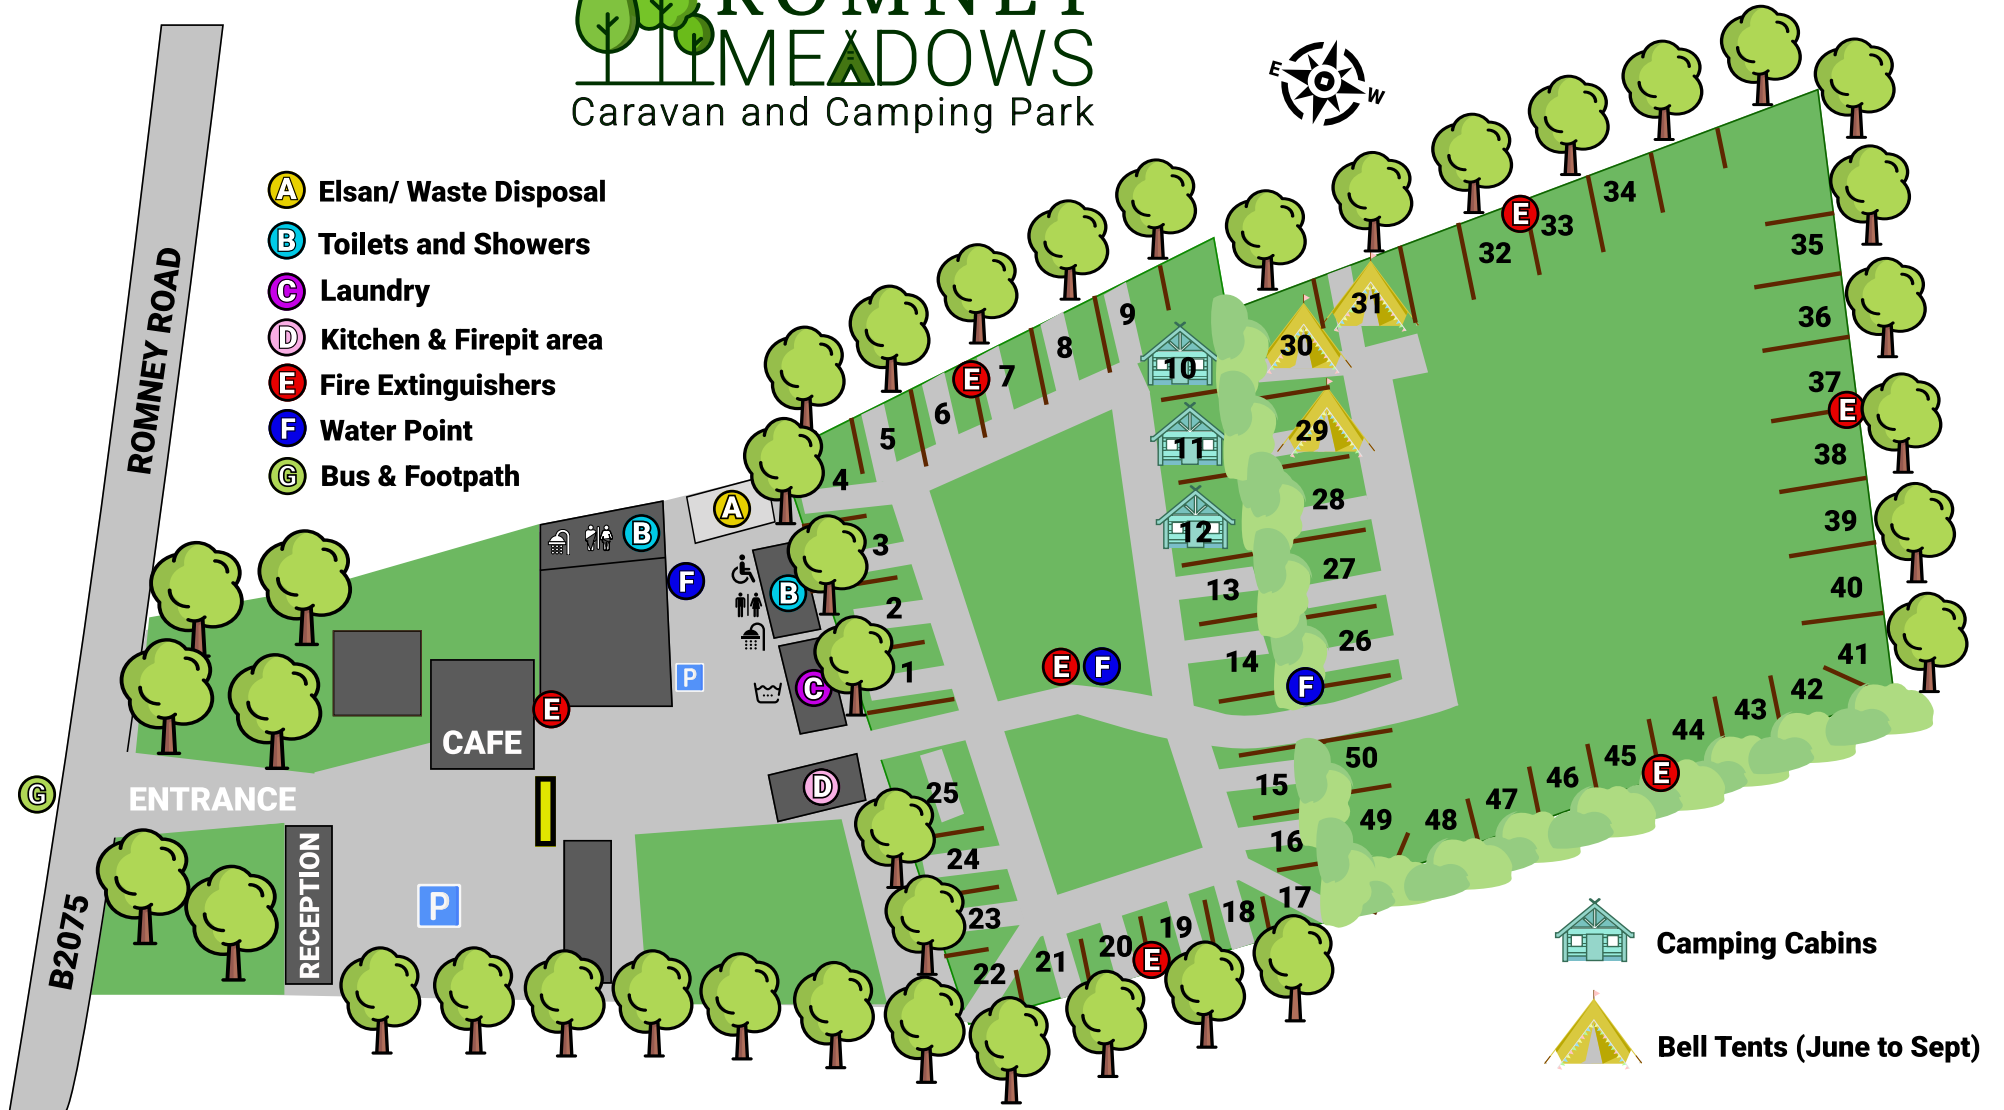

ROMNEY MEADOWS

Caravan and Camping Park

- A** Elsan/ Waste Disposal
- B** Toilets and Showers
- C** Laundry
- D** Kitchen & Firepit area
- E** Fire Extinguishers
- F** Water Point
- G** Bus & Footpath

-  **Camping Cabins**
-  **Bell Tents (June to Sept)**