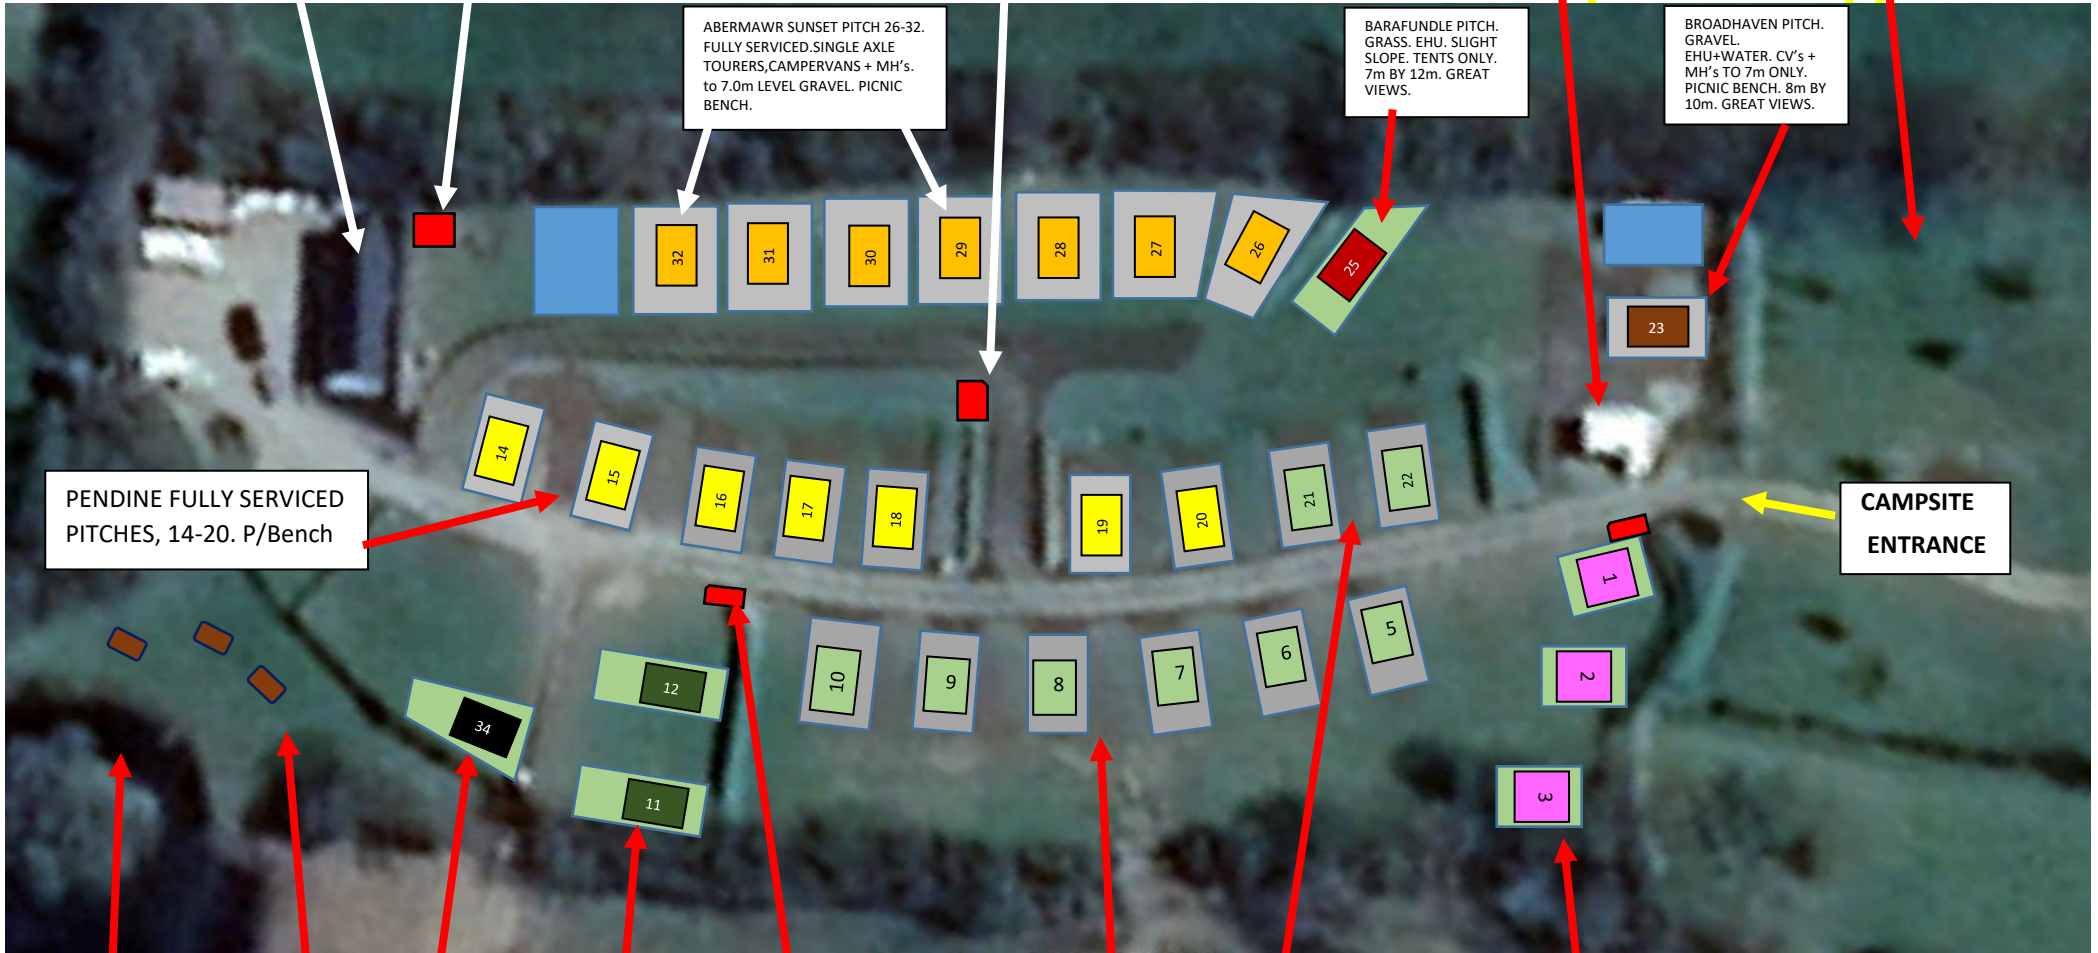

PELCOMB CROSS CAMPSITE MAP 2023

eu

SHOWER/TOILET BLOCK/DRINKING WATER TAP	ELSAN POINT/DRINKING WATER TAP/ BINS/RECYCLING/ FIRE EXTINGUISHERS	GREY WATER DRAIN/DRINKING WATER TAP/BINS/RECYCLING/FIRE EXTINGUISHERS		THE OLD STABLE - TOILET/ELSAN POINT/WASHING UP SINK. FIRE EXTINGUISHERS.WATER TAP	PRIVATE GARDEN. NOT FOR USE BY OUR GUESTS. SORRY.
--	--	---	--	---	---

POND - DEEP WATER!	PICNIC AREA WITH TABLES	NEWGALE PITCH. TENTS	WHITESANDS PITCHES. TENTS + CV's. EHU	BINS and RECYCLING	MANORBIER PITCHES 5 – 10, 21+22. EHU + P/Bench	PANORAMIC PITCHES – 1 to 3 TENTS and SMALL CV's. EHU
-------------------------------	----------------------------	-------------------------	--	-----------------------	---	---

WARNING!!!! THIS CAMPSITE HAS A POND. THE WATER IS DEEP AND CHILDREN MUST BE SUPERVISED WHEN NEAR THE WATER.