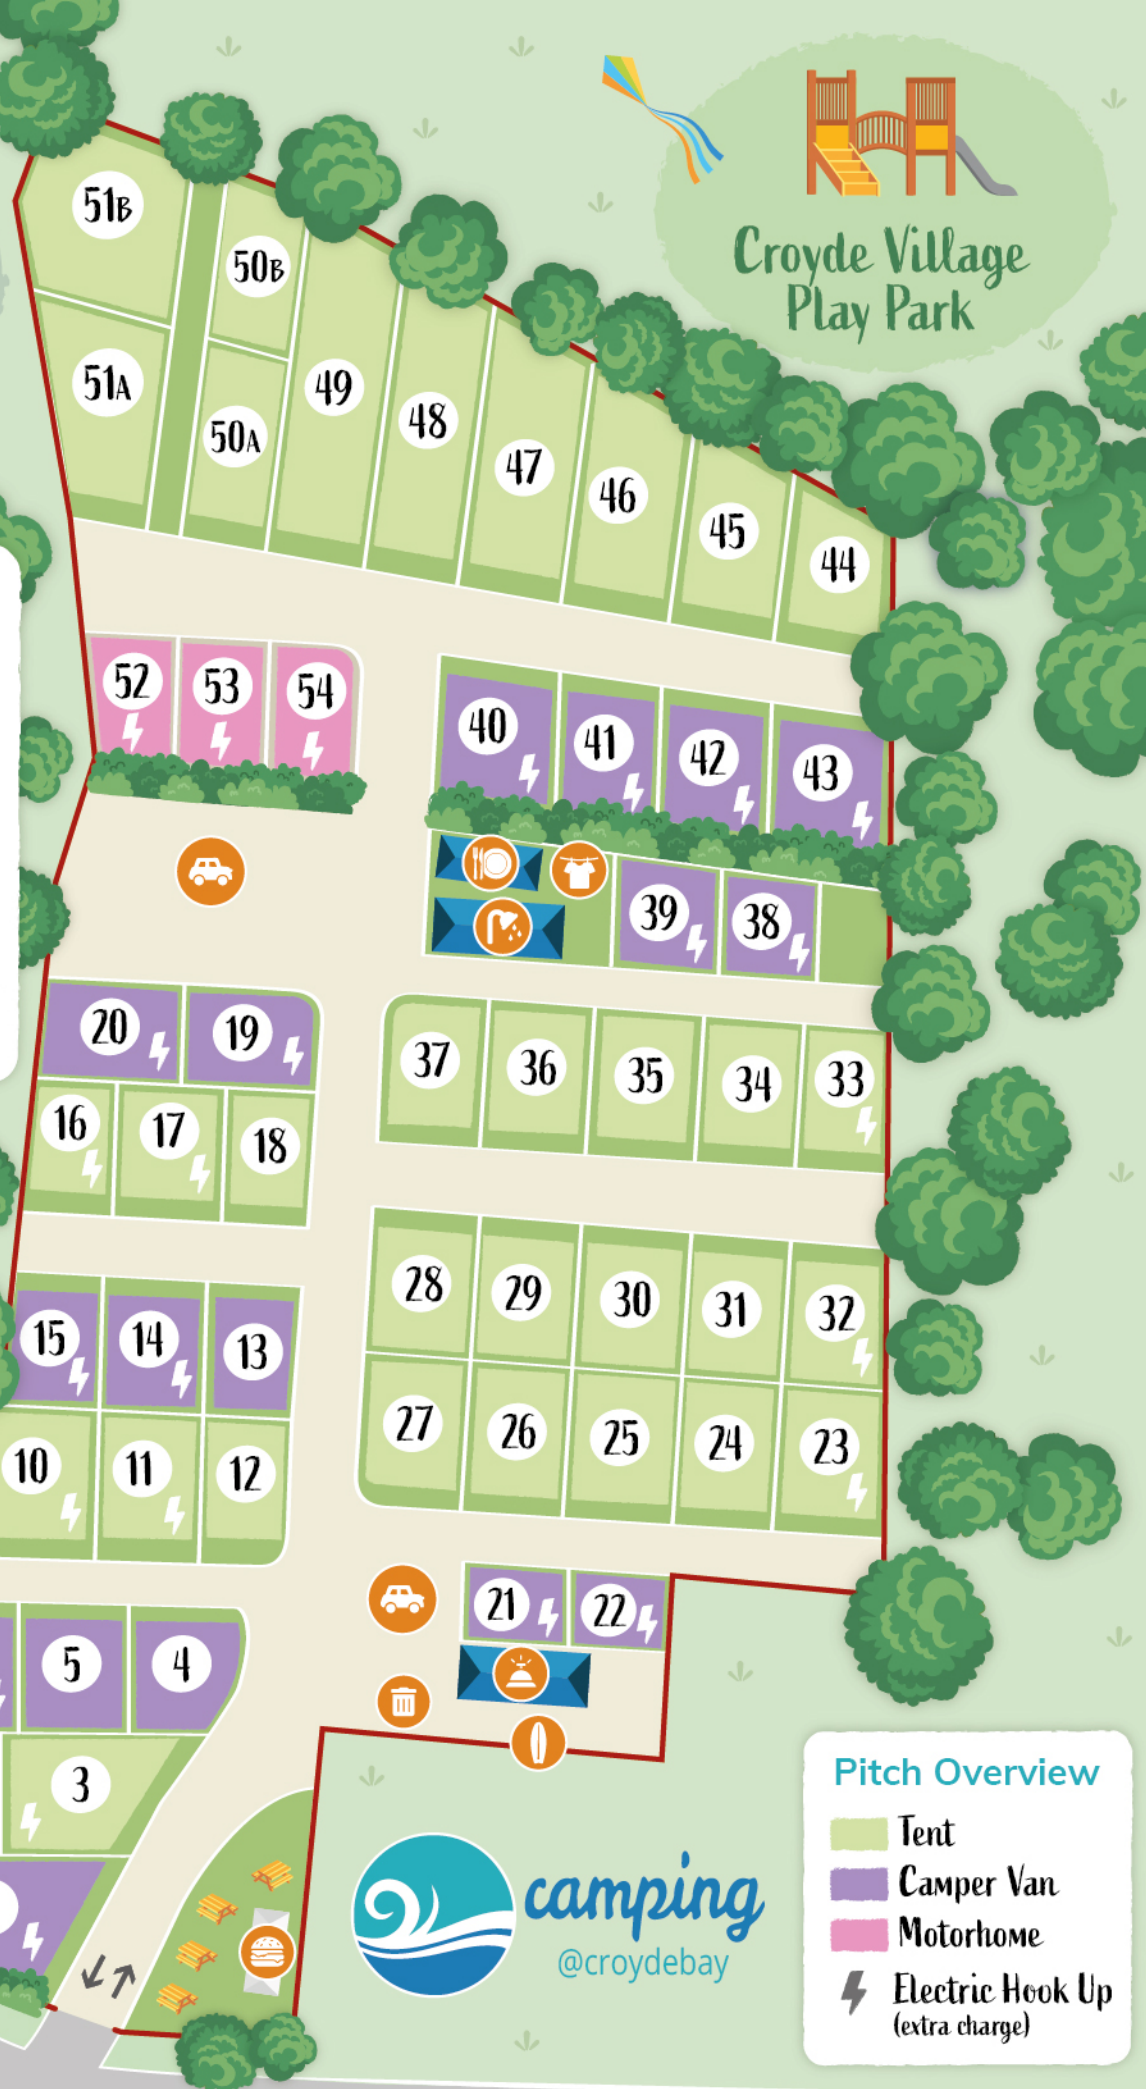

Croyde Village
5 Minute walk

Croyde Village
Play Park

Facilities

- Bins
- Car Parking
- Drying Area
- Food Van
- Reception
- Surfboard Hire
- Toilet & Shower Block
- Washing up Area

Pitch Overview

- Tent
- Camper Van
- Motorhome
- Electric Hook Up (extra charge)

Jones's Hill

Moor Lane

10 min walk to the beach →