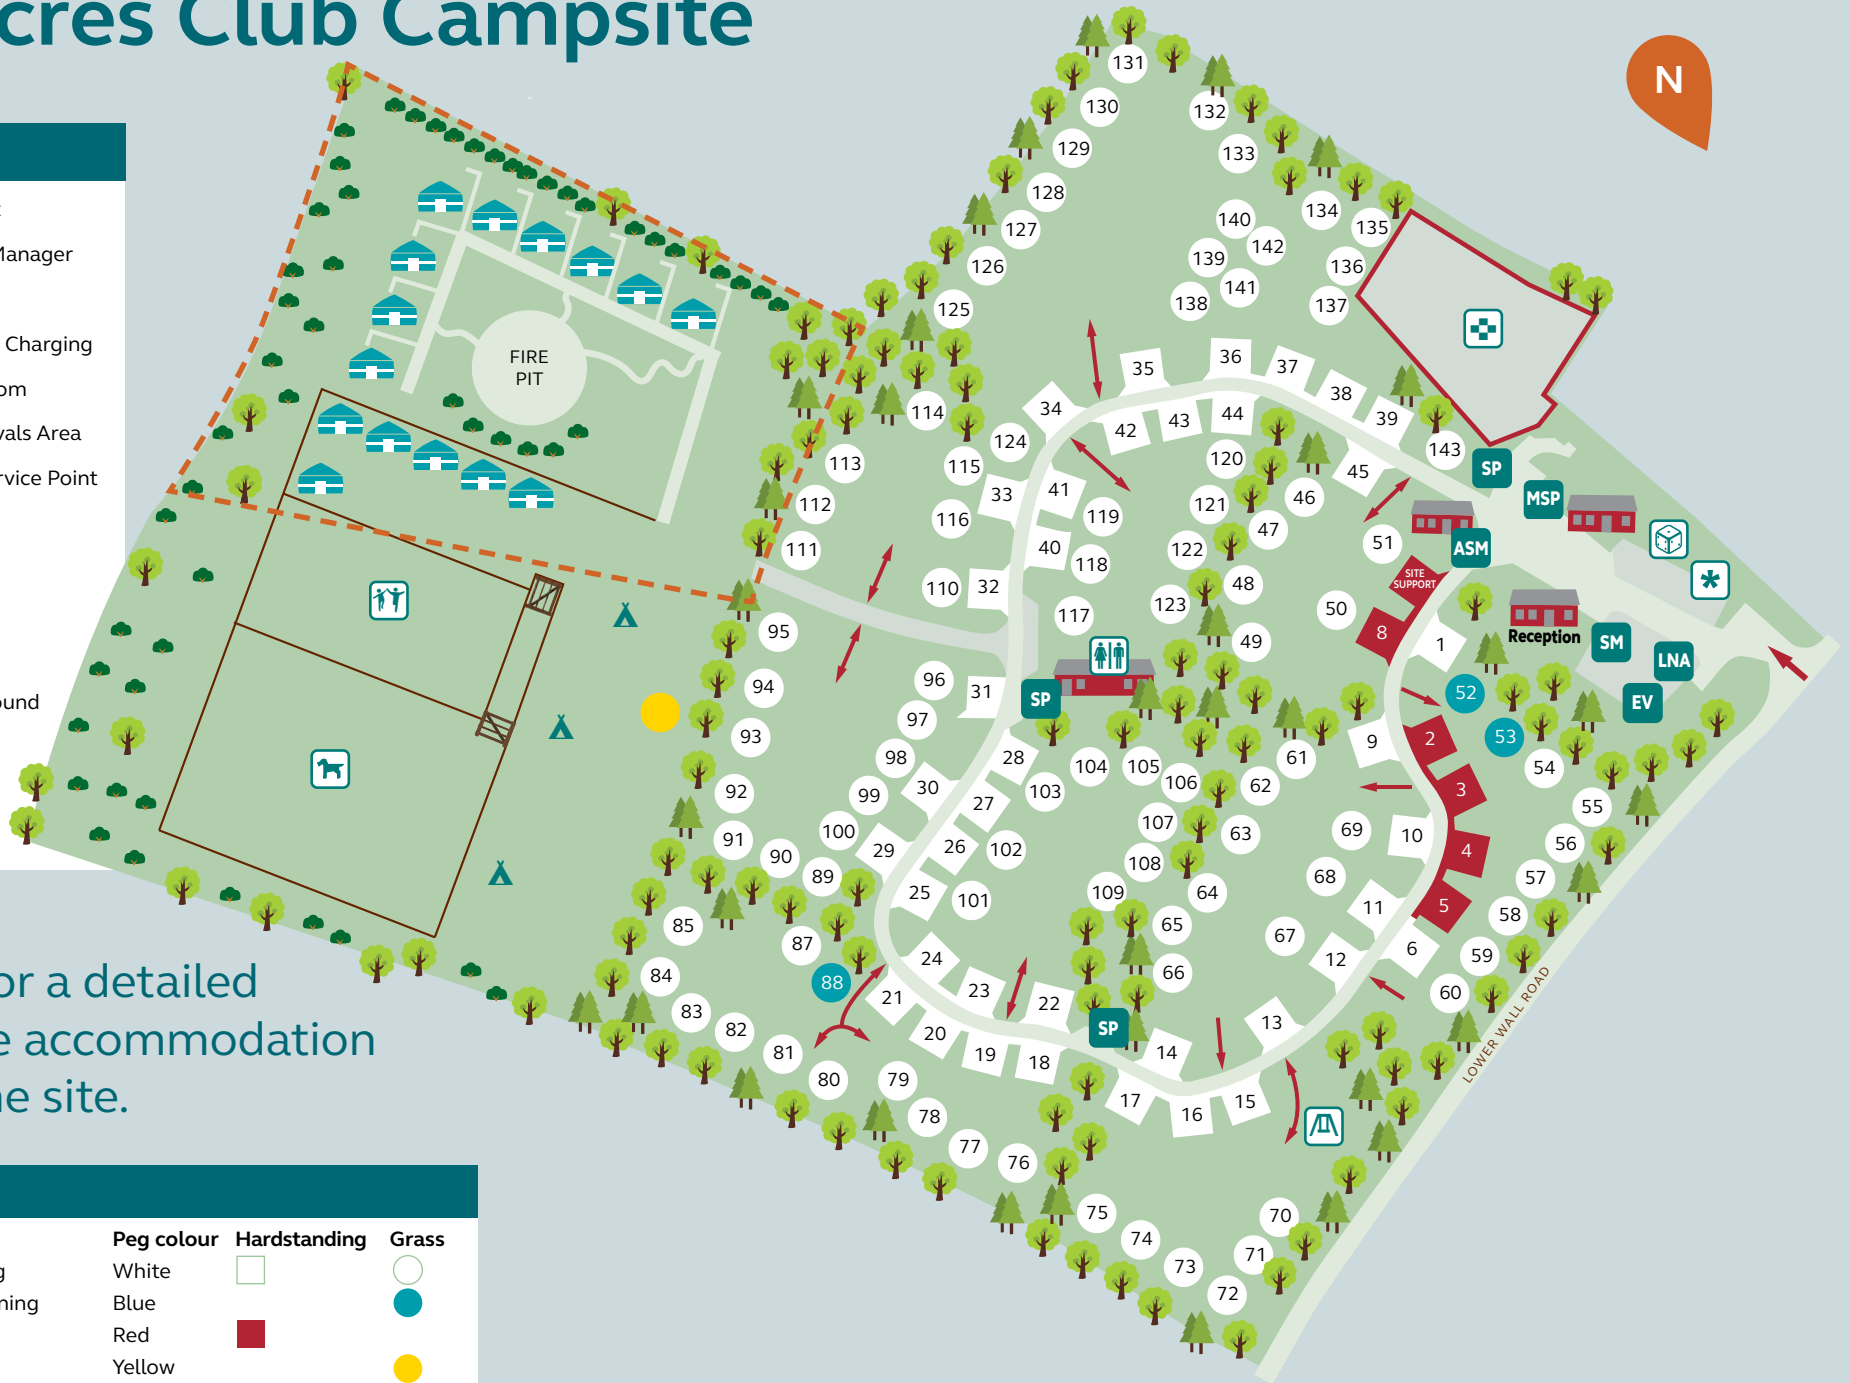

Daleacres Club Campsite

Site Map Key

-  Assembly Point
-  Assistant Site Manager
-  Dog Area
-  Electric Vehicle Charging
-  Family/Play Room
-  Late Night Arrivals Area
-  Motorhome Service Point
-  Play Area
-  Playground
-  Service Point
-  Site Manager
-  Storage Compound
-  Tent Area
-  Toilet Block
-  Yurts

See over for a detailed view of the accommodation areas of the site.

Pitch Guide

Pitch type	Peg colour	Hardstanding	Grass
Standard with awning	White		
Standard without awning	Blue		
Serviced	Red		
Tent	Yellow		

Accommodation areas

Site facilities

Toilets and showers

The toilet block is closed for cleaning between 10:30am - 12:00pm approx. Keys for the baby and toddler bathroom are available from reception. The accessible facilities require a RADAR key.

Laundry

Washing machine £4.00, Tumble dryer £1.00, Rinse & Spin £1.00 per 15min cycle. Washing sinks are also available. Please do not hang washing lines between trees or on the fences.

Play areas

No ball games are allowed on site except in the large play area. Please ensure that children are supervised by an adult at all times.