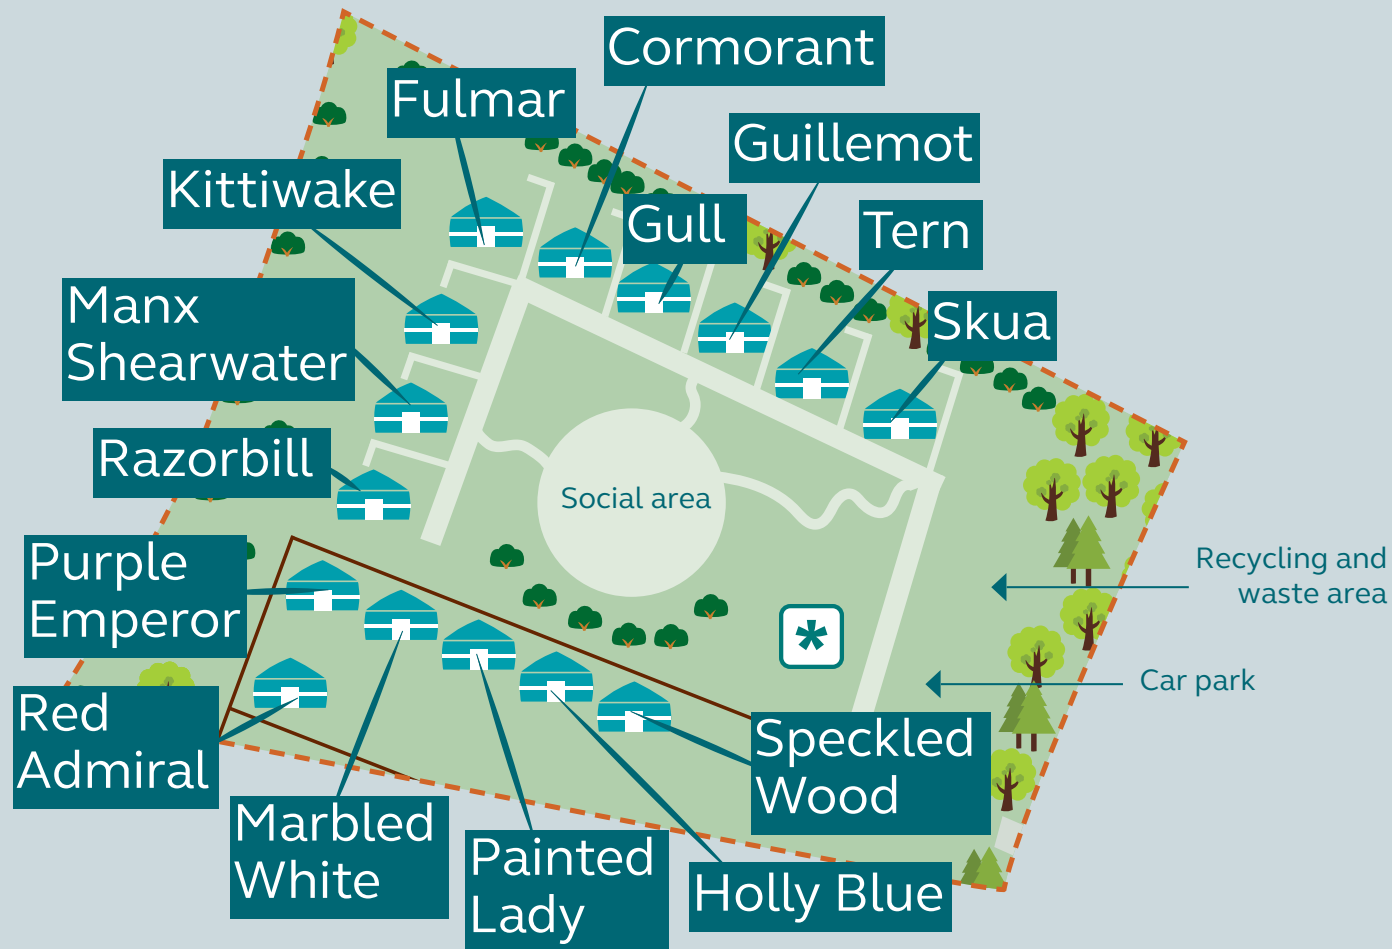

Daleacres Club Campsite

Site Map Key

-  Assembly Point
-  Assistant Site Manager
-  Dog Area
-  Electric Vehicle Charging
-  Family/Play Room
-  Late Night Arrivals Area
-  Motorhome Service Point
-  Play Area
-  Playground
-  Service Point
-  Site Manager
-  Storage Compound
-  Tent Area
-  Toilet Block
-  Yurts

See over for a detailed view of the accommodation areas of the site.

Pitch Guide

Pitch type	Peg colour	Hardstanding	Grass
Standard with awning	White		
Standard without awning	Blue		
Serviced	Red		
Tent	Yellow		

Accommodation areas

Site facilities

Toilets and showers

The toilet block is closed for cleaning between 10:30am - 12:00pm approx. Keys for the baby and toddler bathroom are available from reception. The accessible facilities require a RADAR key.