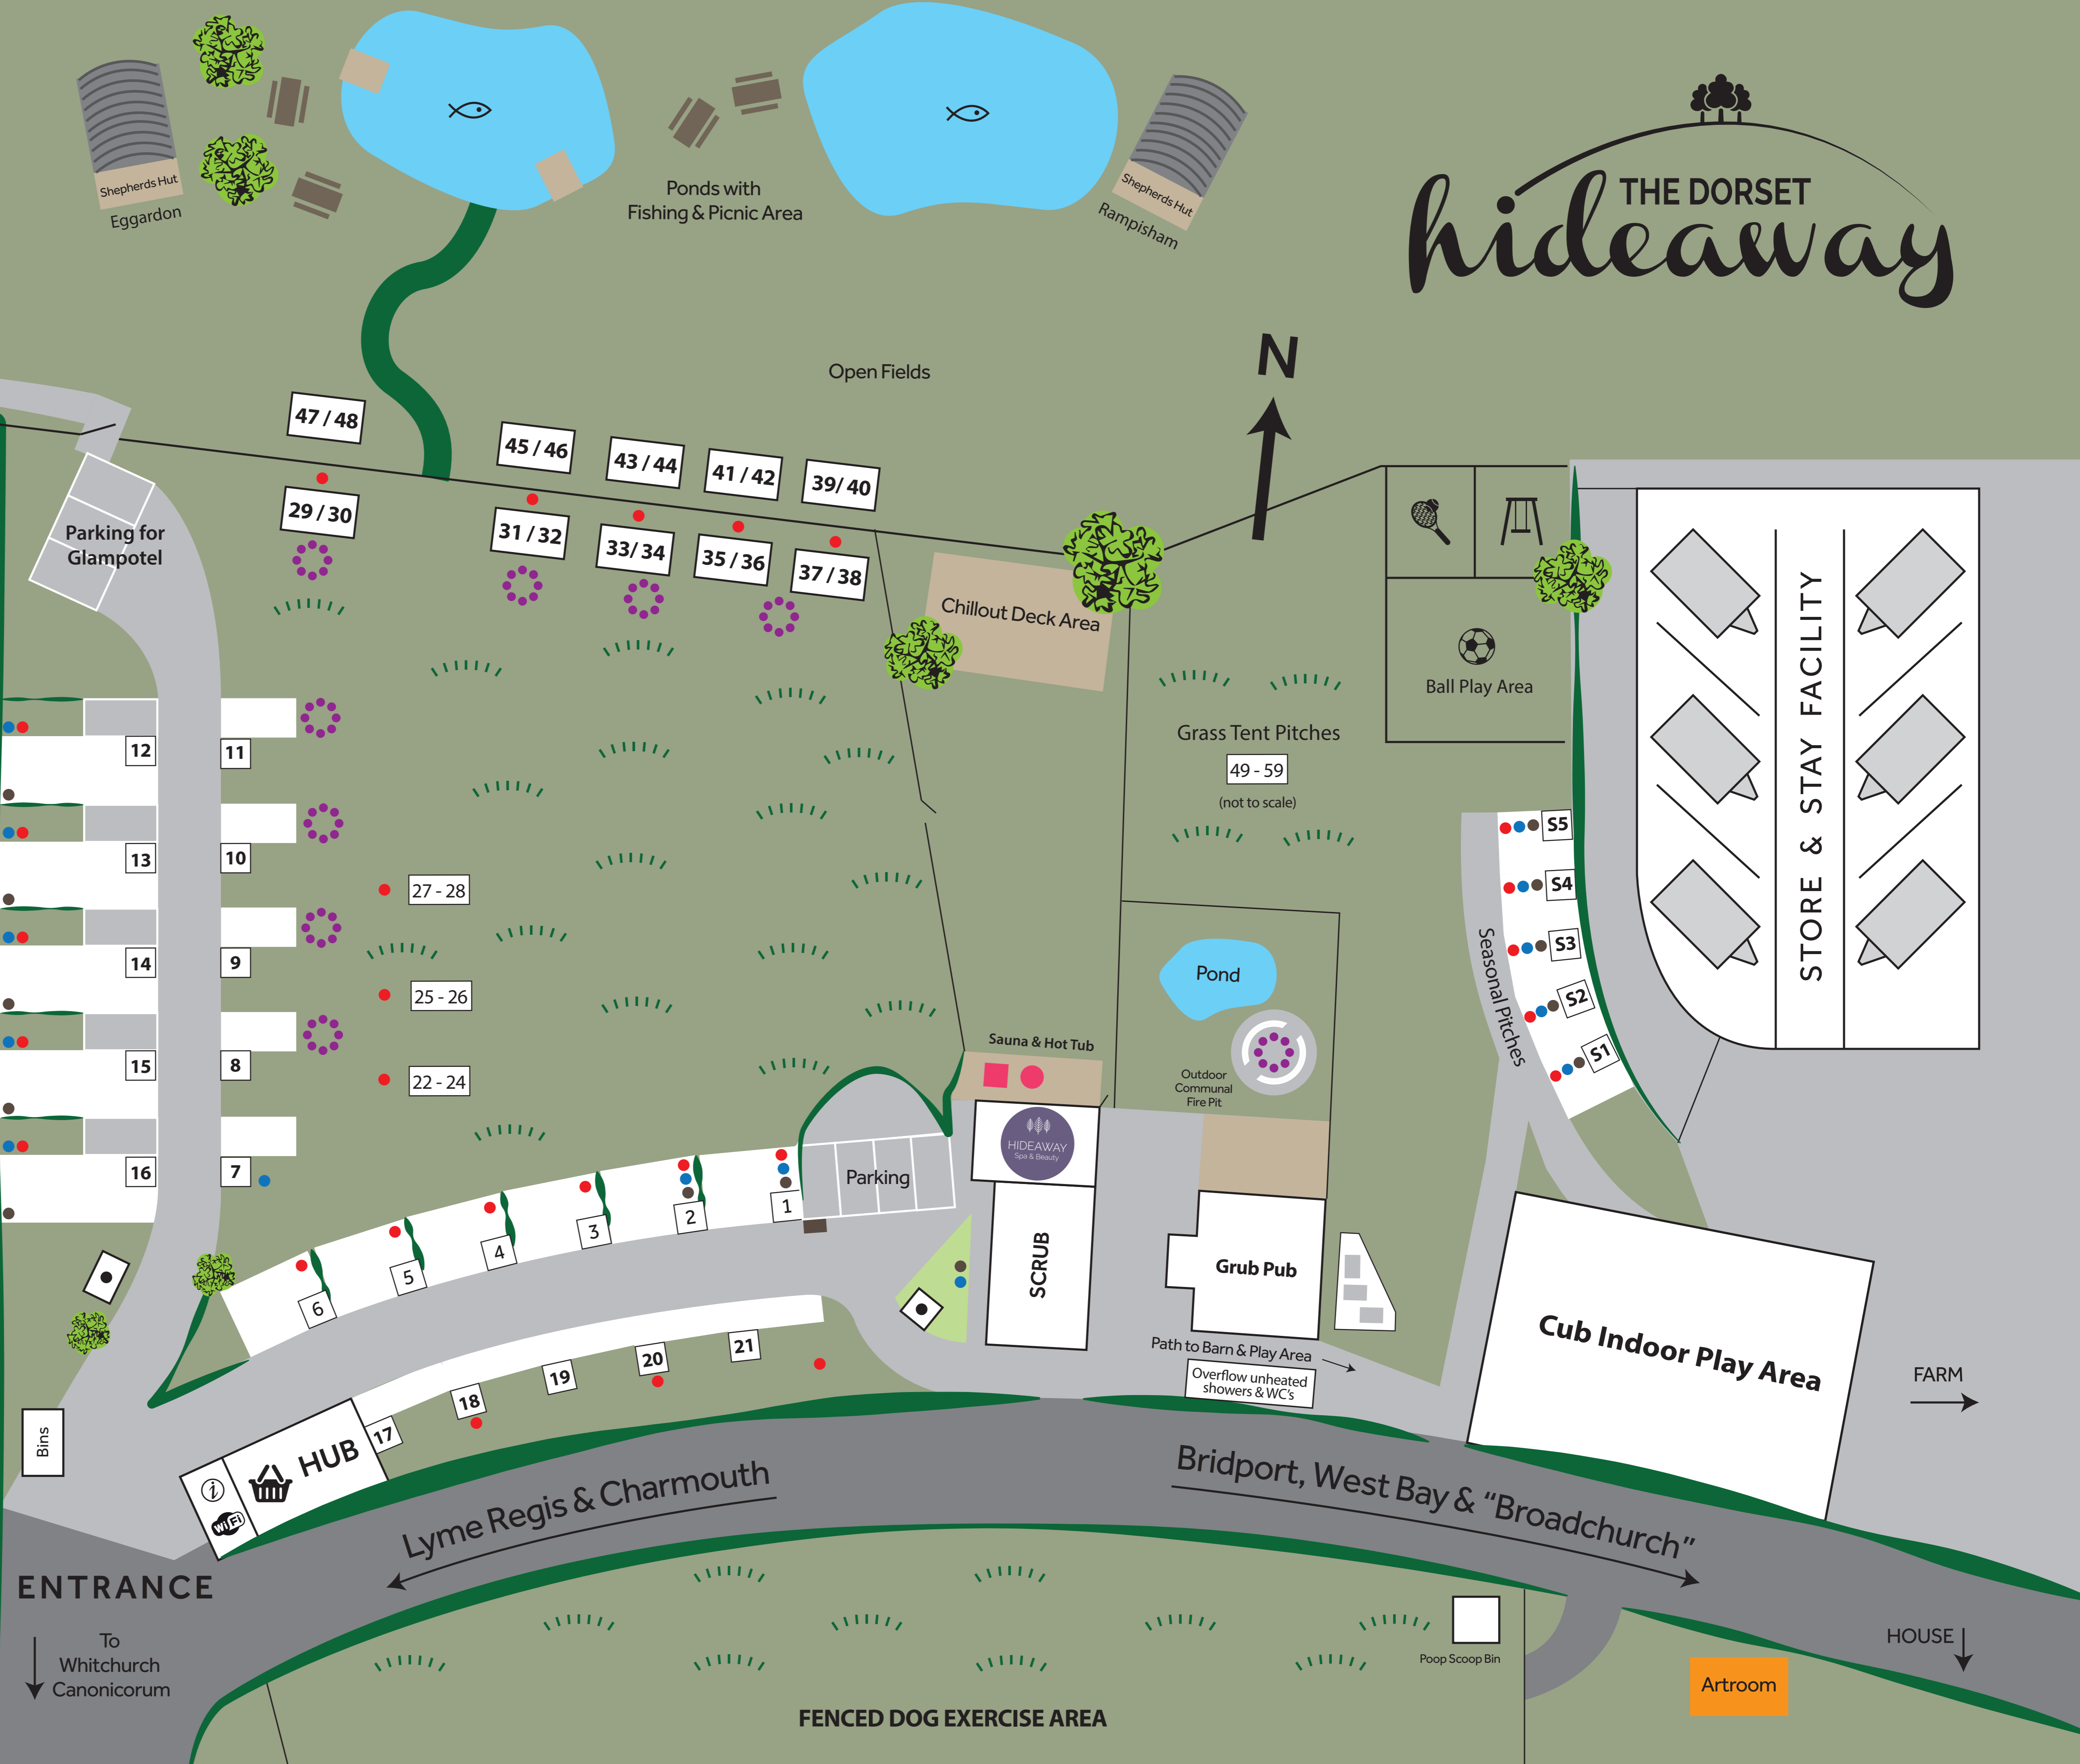

**Glampotel
Classic Cottages**

Glampotel units occupy their own
1 acre field - Plan not to scale

Coneys Colmers Hardown Lamberts Lewesdon Pilsdon

THE DORSET
hideaway

KEY:

- Electric Hookup
- Drinking Water
- Greywater Waste
- Hedging & Trees
- Information Room
- WiFi
- Shop
- HUB Reception
- SCRUB Male/Female WC & Showers
Dishwashing Room
Laundry
Disabled/Family Room
Chemical Toilet Disposal
- Treatment Room
Pedicure, Manicure & Massage
Hot Tub & Sauna
- Designated Firepit Area
- Hot Tub
- Barrel Sauna
- Deep Water Pond
- Fishing
- Public Bridleway
- Art Room for Classes
- Decking

Pitch types

- Pitches 1-2 & 12-16 = Fully Served
- Pitches 3-6 = Hardstanding pitches
- Pitches 7-11 & 17-19 = Mixed pitches
- Pitches 22 - 59 = all Grass

ENTRANCE

To
Whitchurch
Canonicorum

Lyme Regis & Charmouth

Bridport, West Bay & "Broadchurch"

FENCED DOG EXERCISE AREA

Artroom

FARM

HOUSE