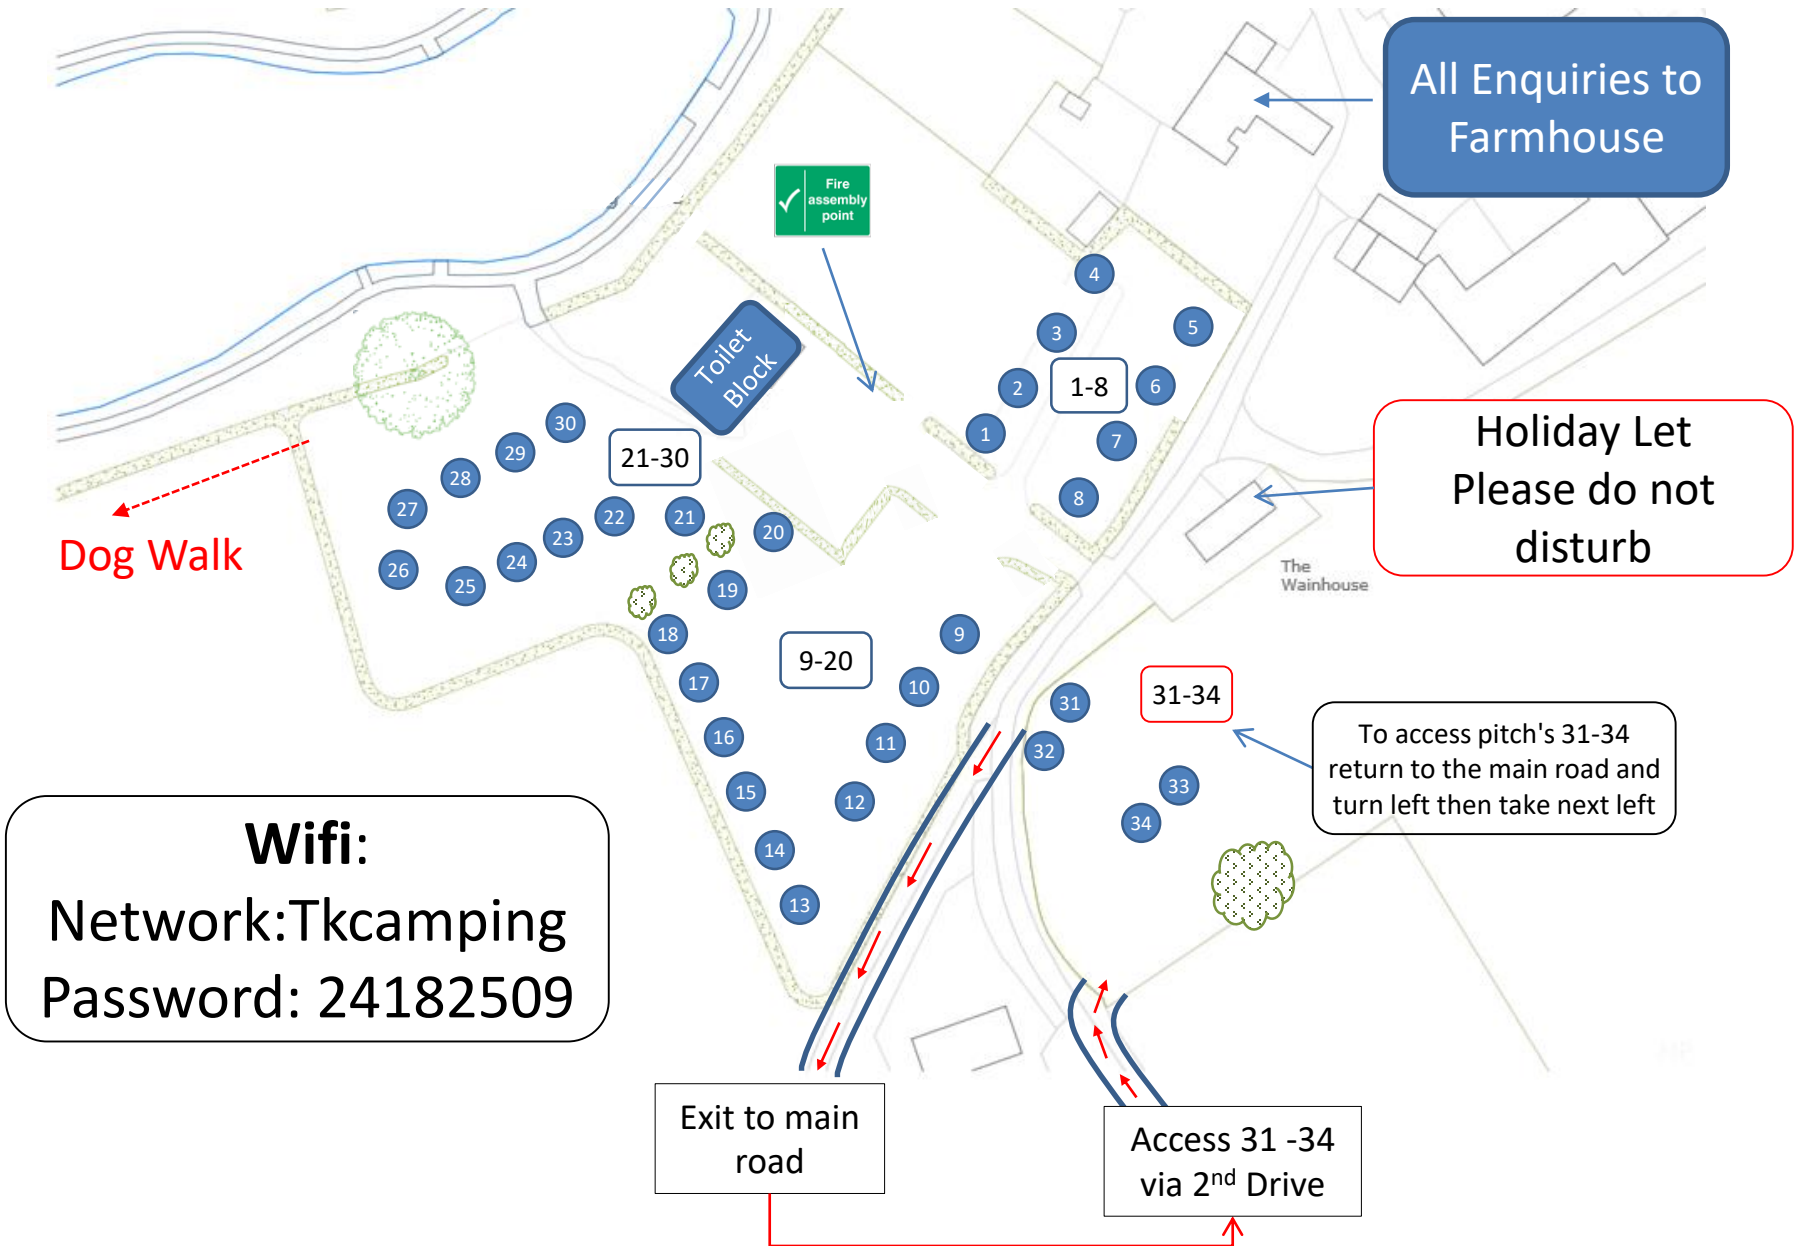

Trippenkennett Farm Campsite – Pitch Map

All Enquiries to Farmhouse

Holiday Let Please do not disturb

Wifi:
Network: Tkcamping
Password: 24182509

Exit to main road

Access 31 -34 via 2nd Drive

To access pitch's 31-34 return to the main road and turn left then take next left

Dog Walk

Toilet Block

Fire assembly point

The Wainhouse

21-30

1-8

9-20

31-34