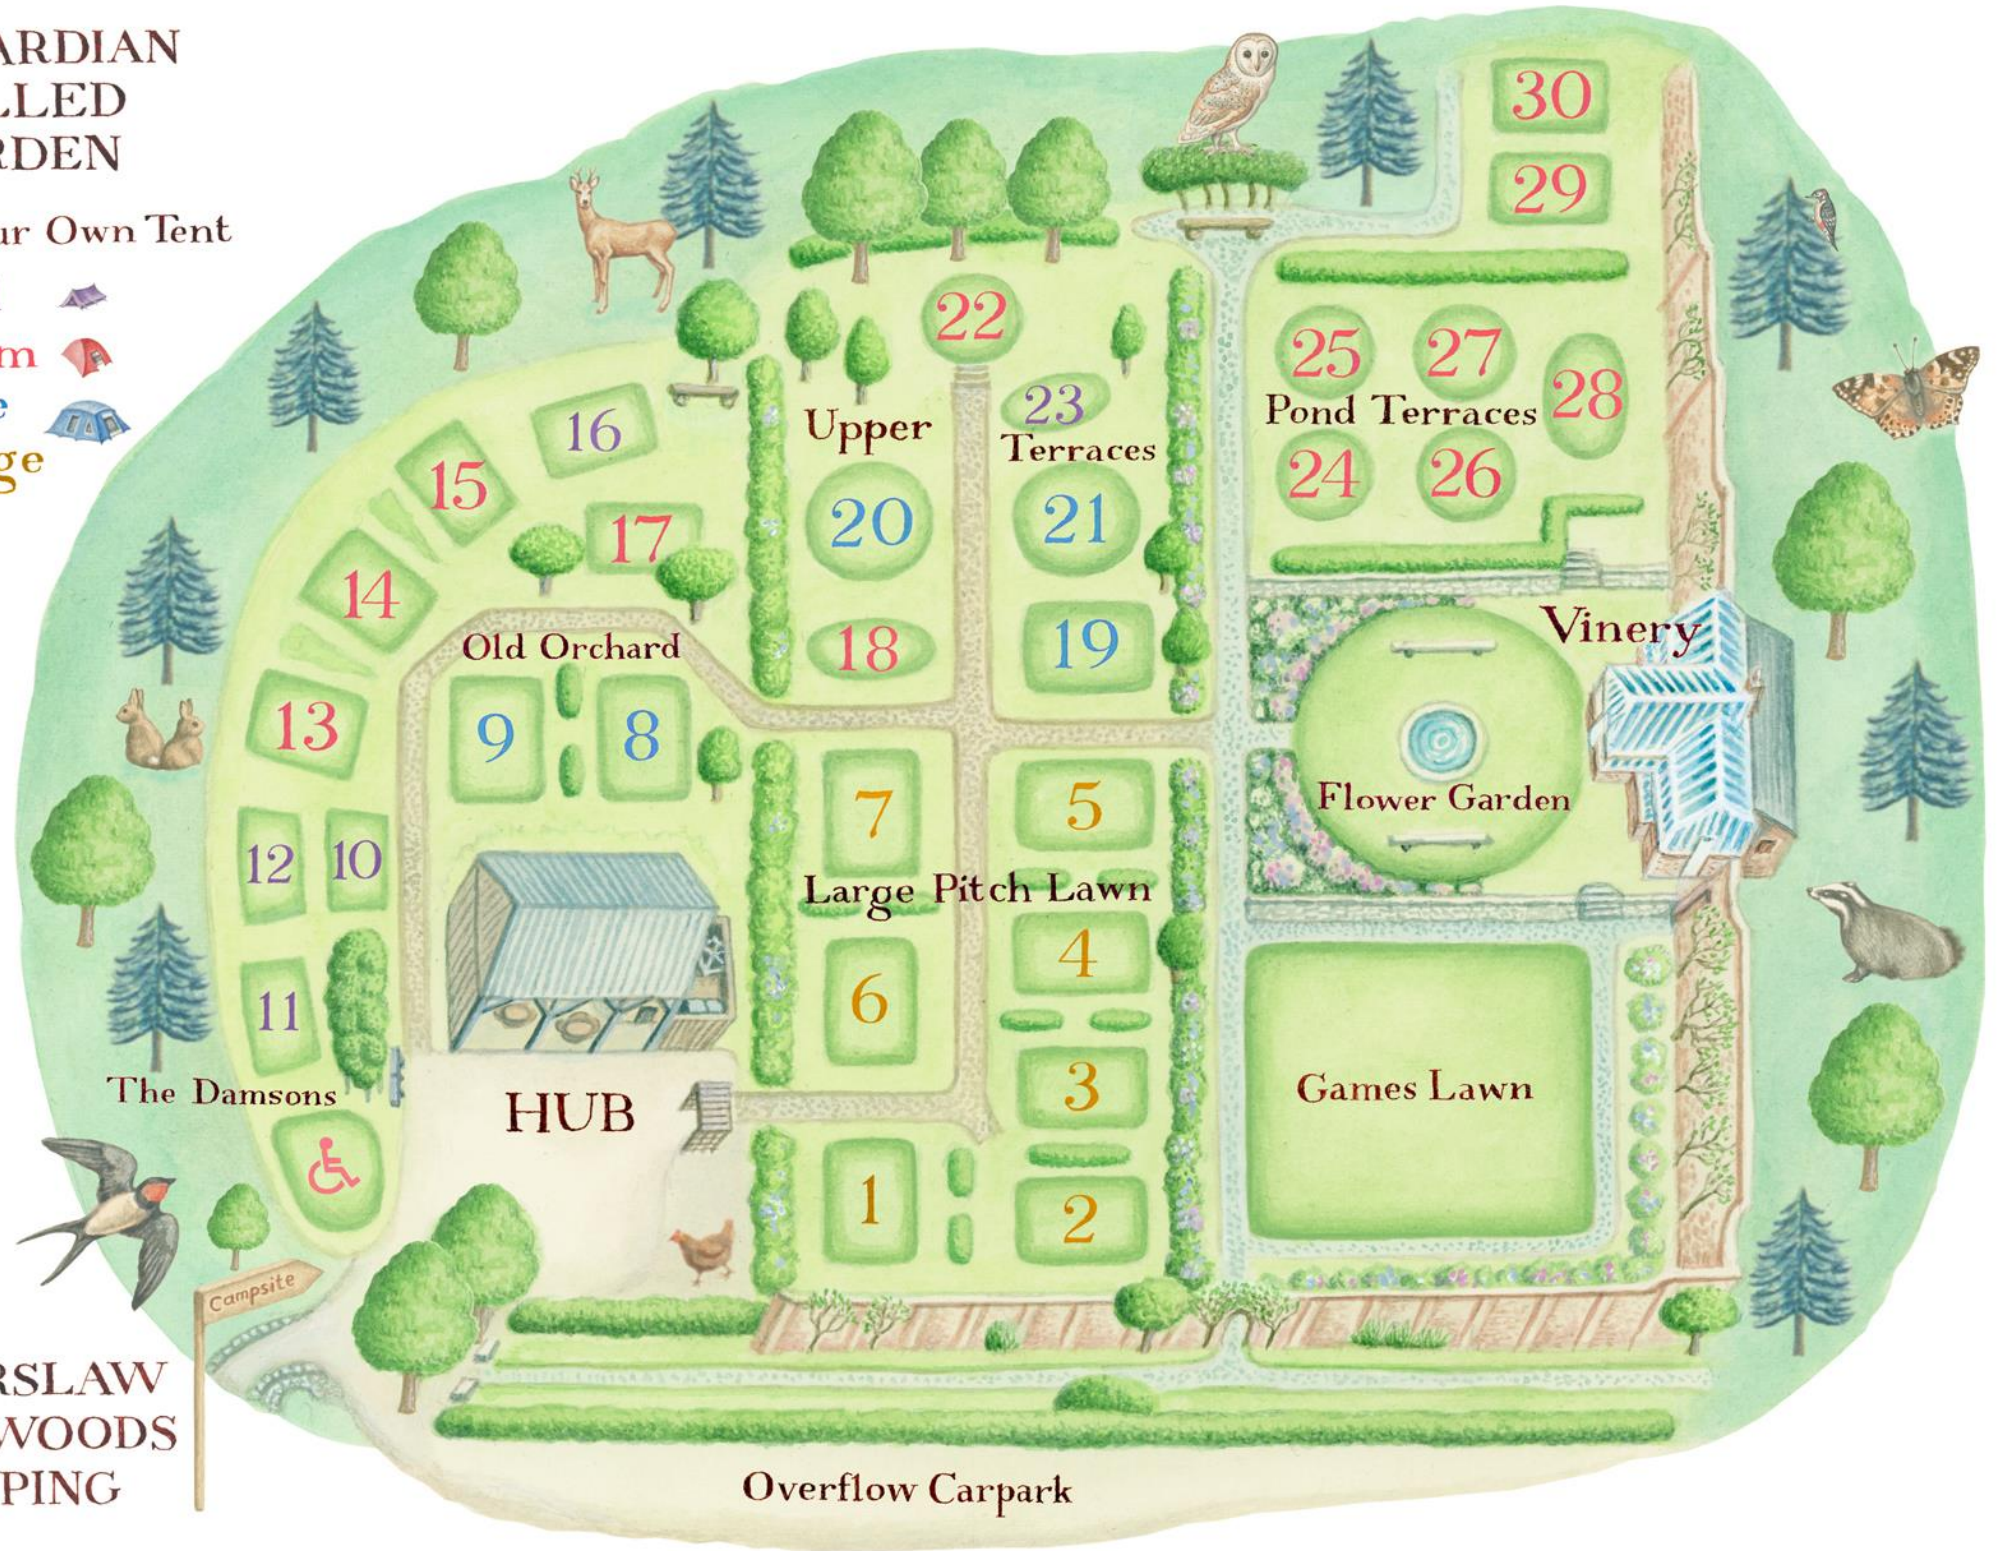

# EDWARDIAN WALLED GARDEN

Pitch Your Own Tent

- Small 
- Medium 
- Large 
- X Large 

# RUBERSLAW WILD WOODS CAMPING

Campsite

Overflow Carpark