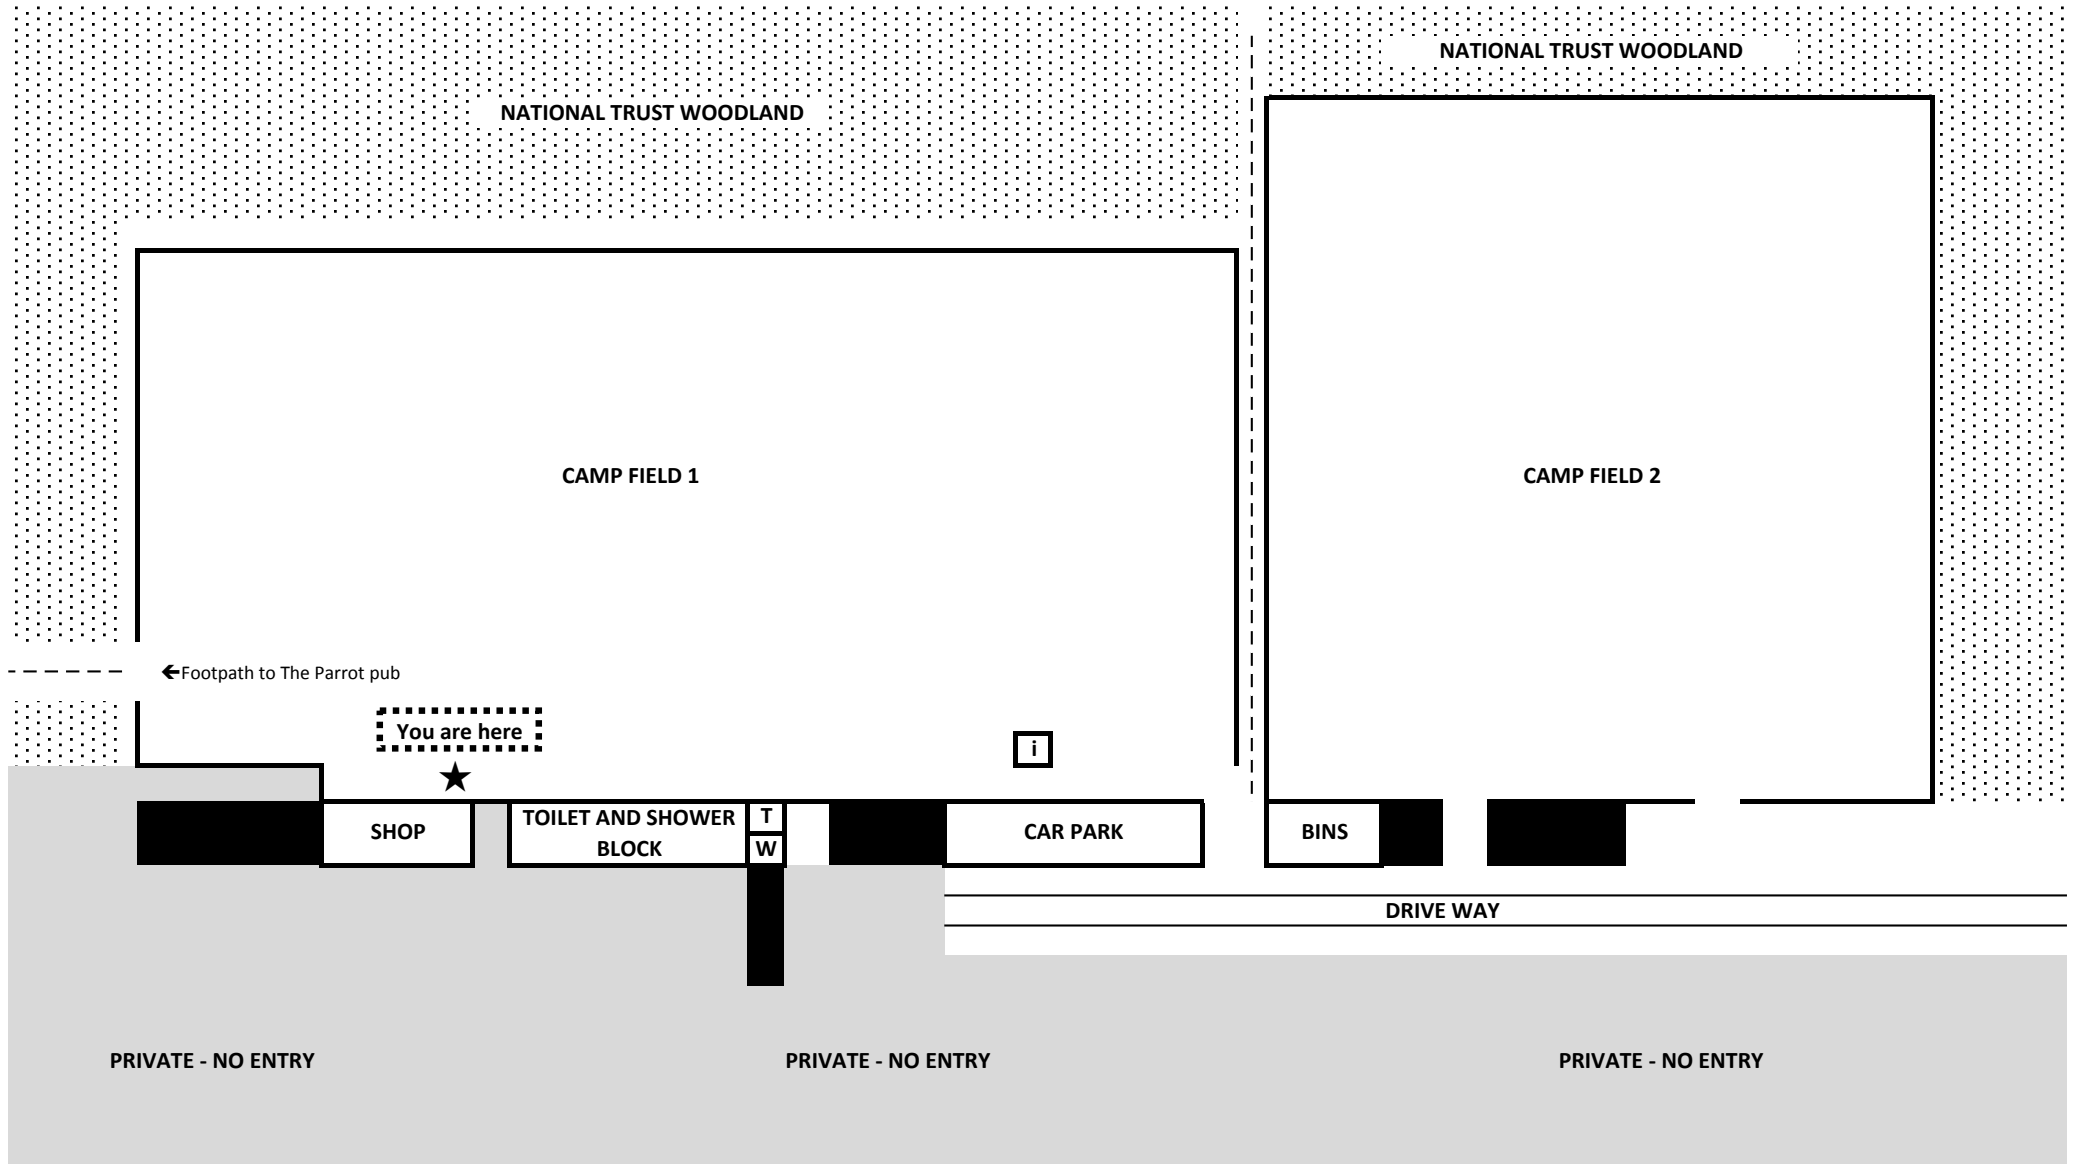

ETHERLEY FARM CAMPSITE MAP AND KEY INFORMATION

MAP KEY

-  Private Building
-  Footpath
-  Washing up sinks
-  Drinking water tap
-  Information Board