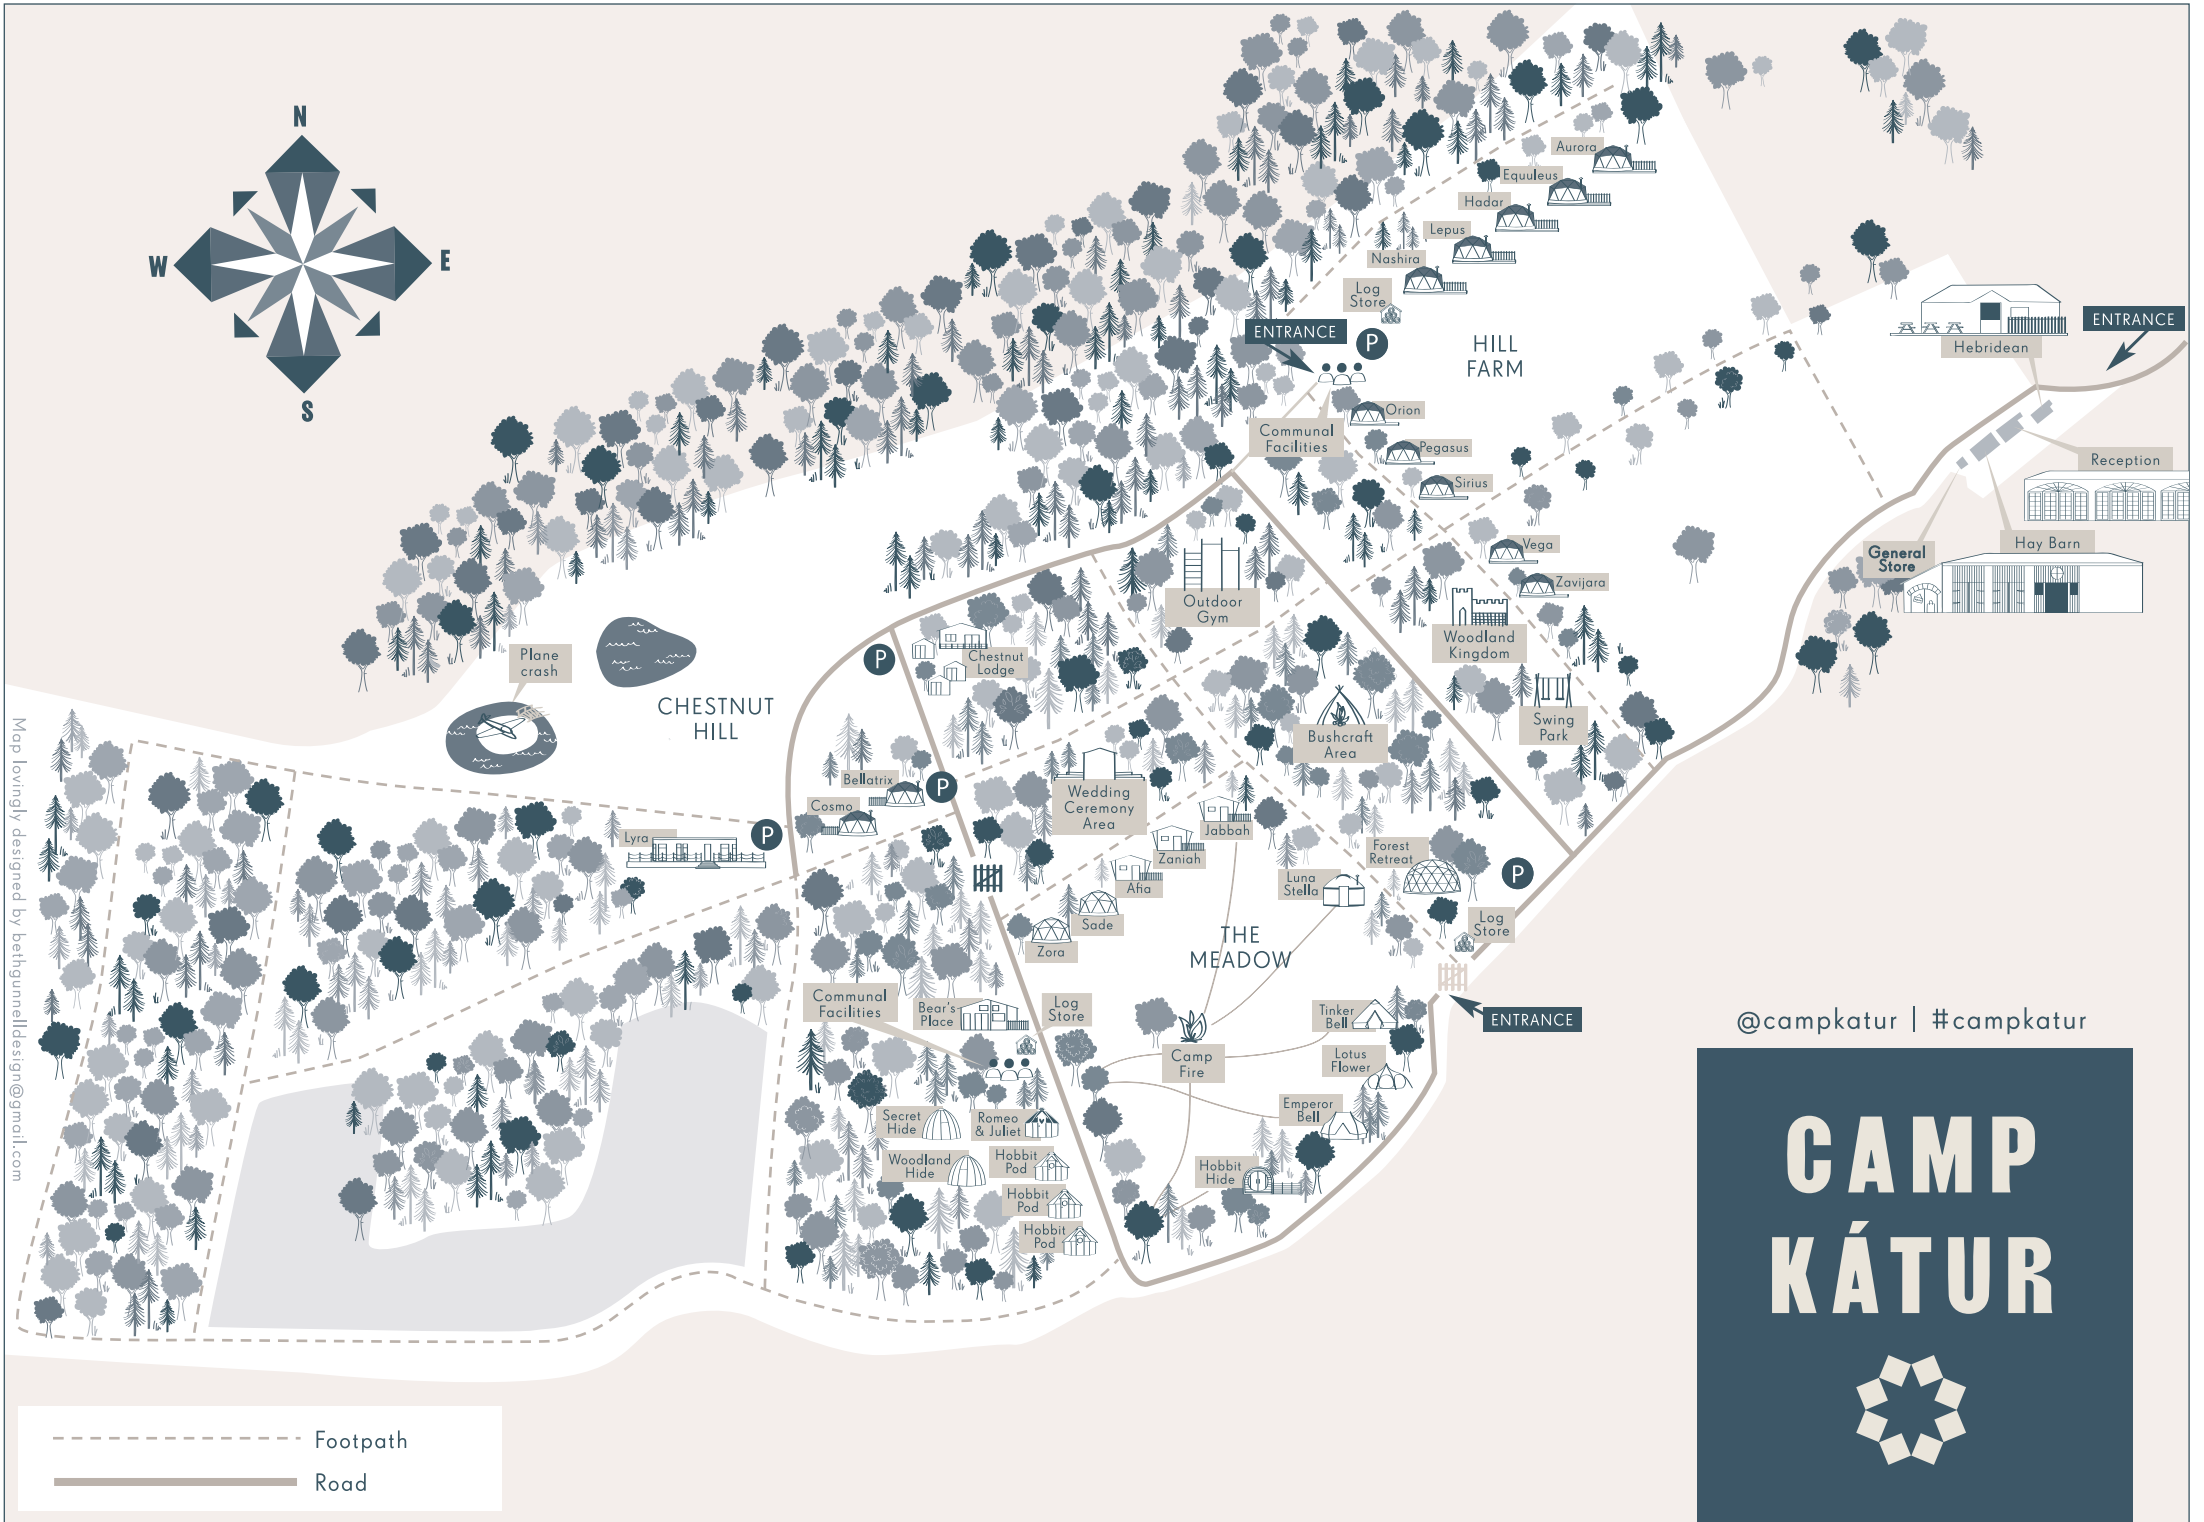

Map lovingly designed by bellgunnelldesign@gmail.com

@campkatur | #campkatur

CAMP KATUR