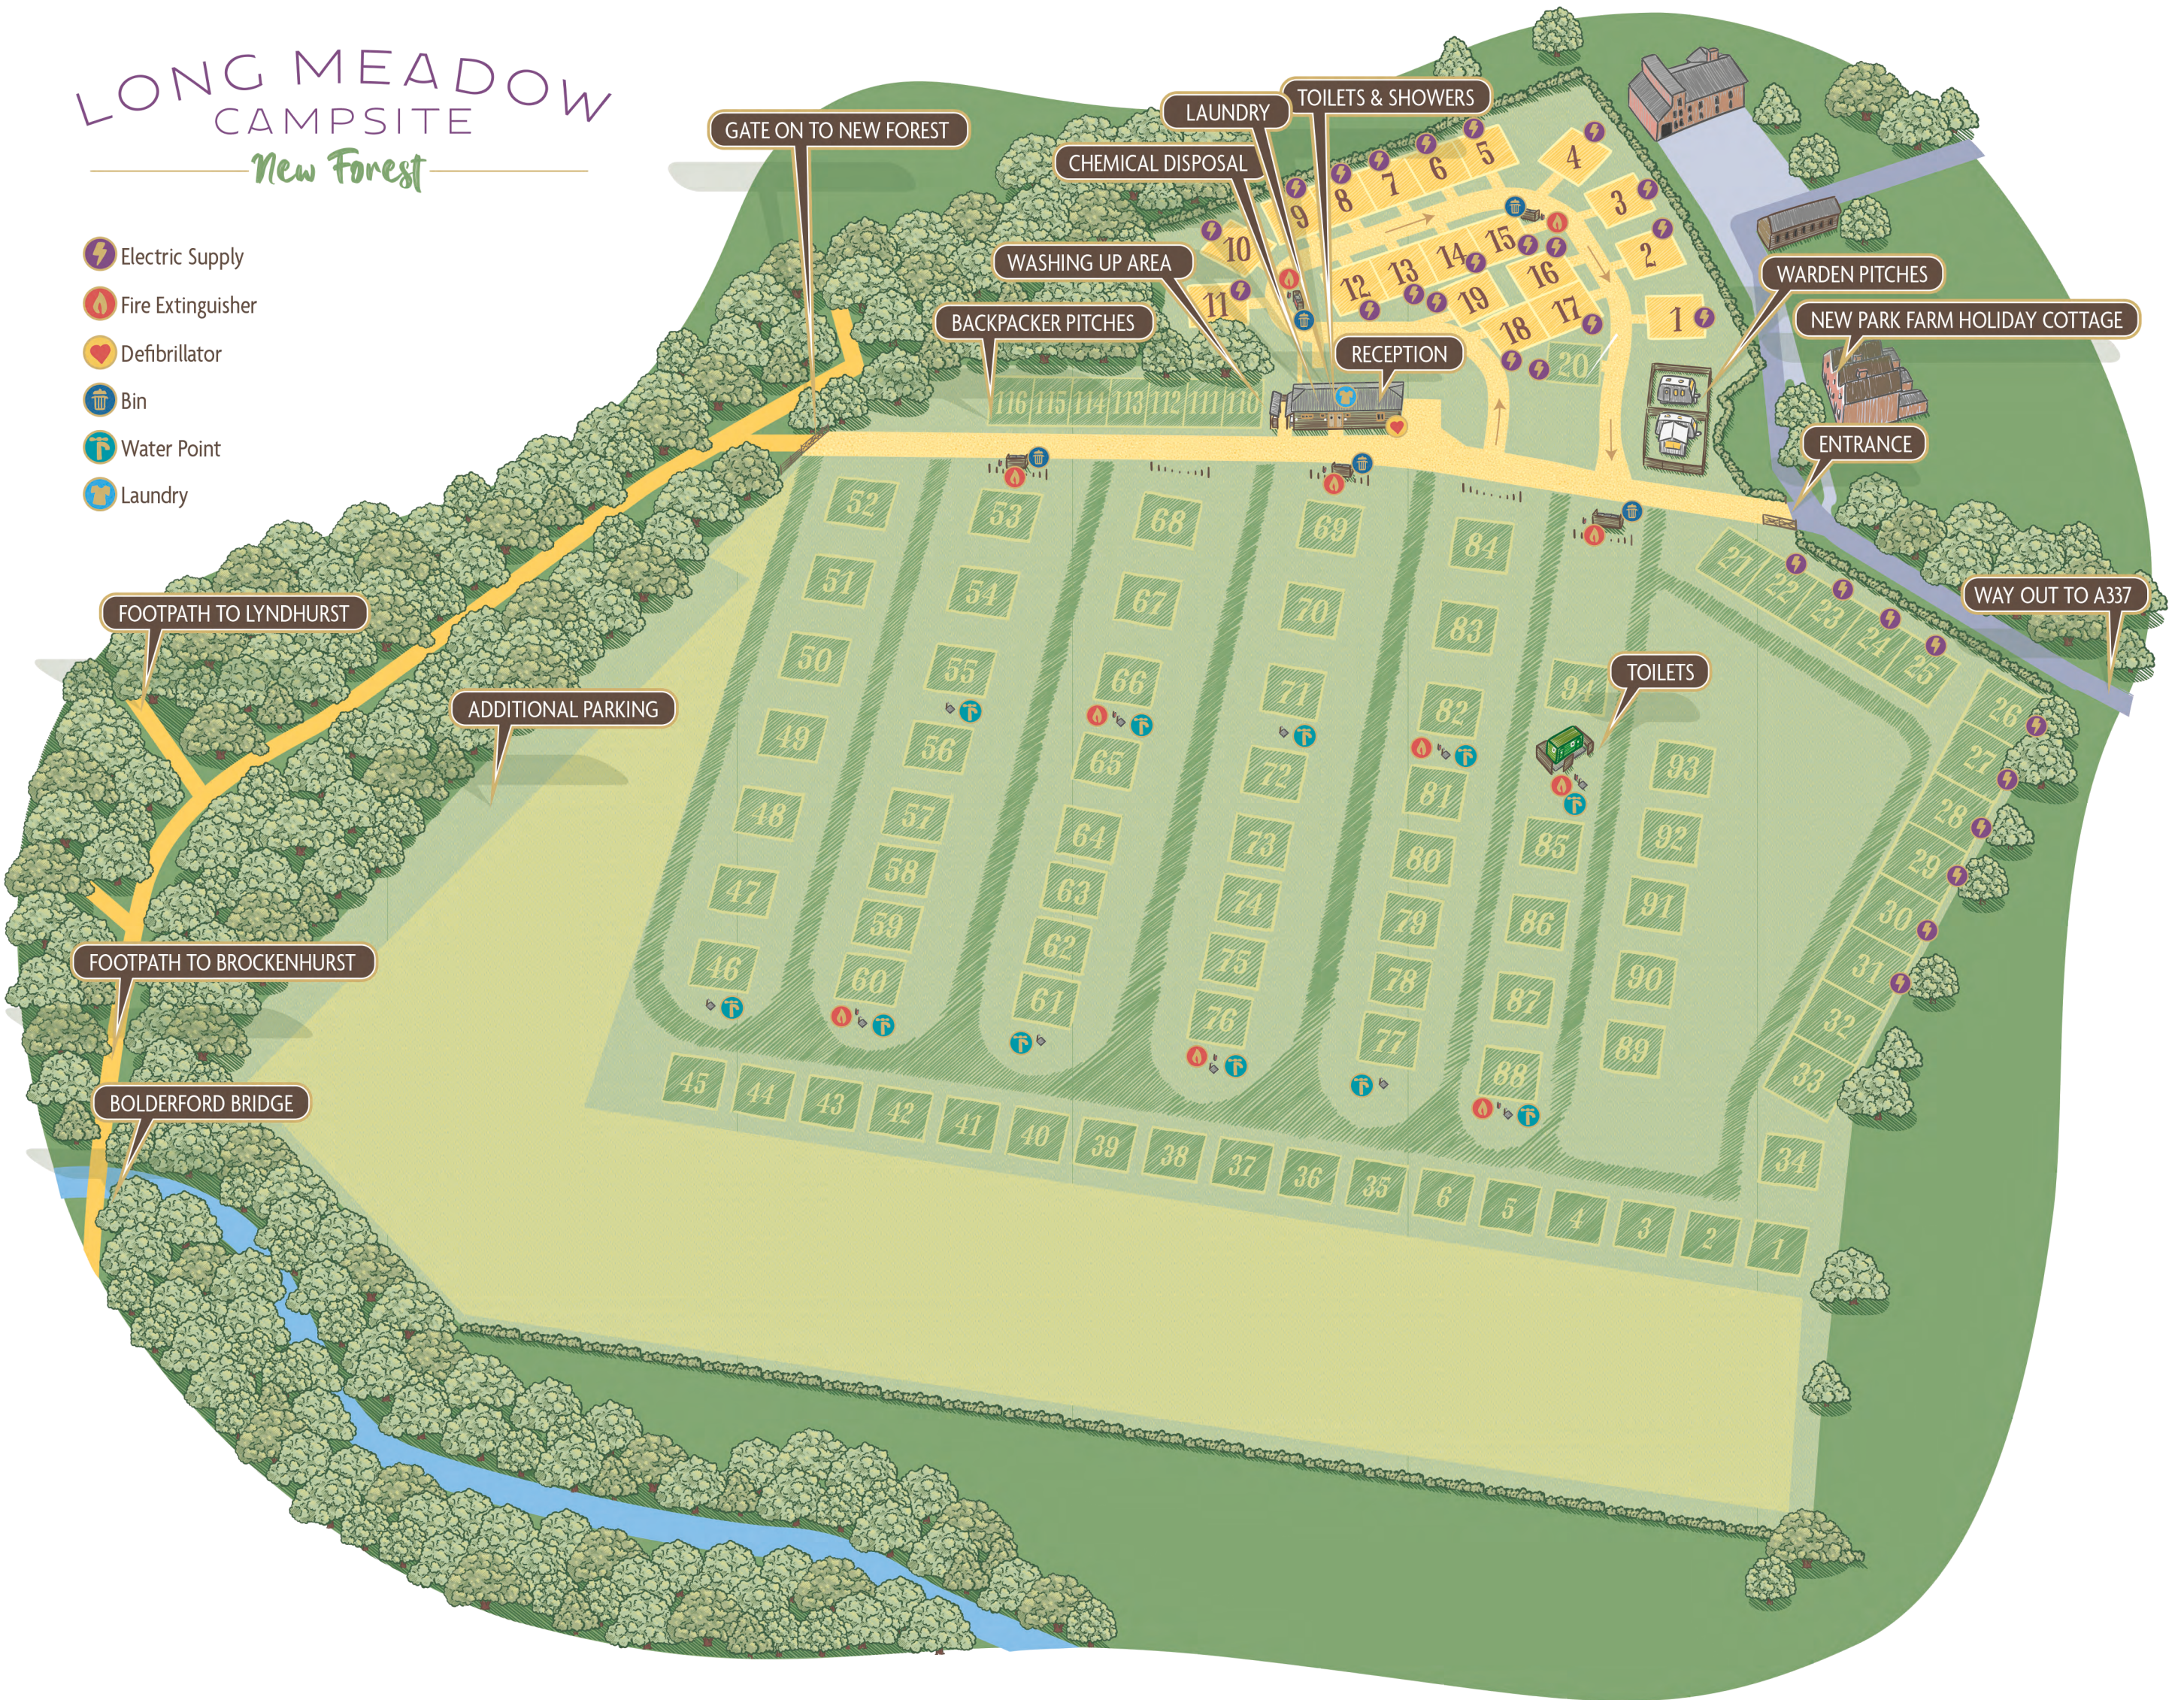

LONG MEADOW CAMPSITE

New Forest

-  Electric Supply
-  Fire Extinguisher
-  Defibrillator
-  Bin
-  Water Point
-  Laundry

FOOTPATH TO LYNDHURST

ADDITIONAL PARKING

FOOTPATH TO BROCKENHURST

BOLDERFORD BRIDGE

GATE ON TO NEW FOREST

CHEMICAL DISPOSAL

WASHING UP AREA

BACKPACKER PITCHES

LAUNDRY

TOILETS & SHOWERS

RECEPTION

WARDEN PITCHES

NEW PARK FARM HOLIDAY COTTAGE

ENTRANCE

WAY OUT TO A337

TOILETS