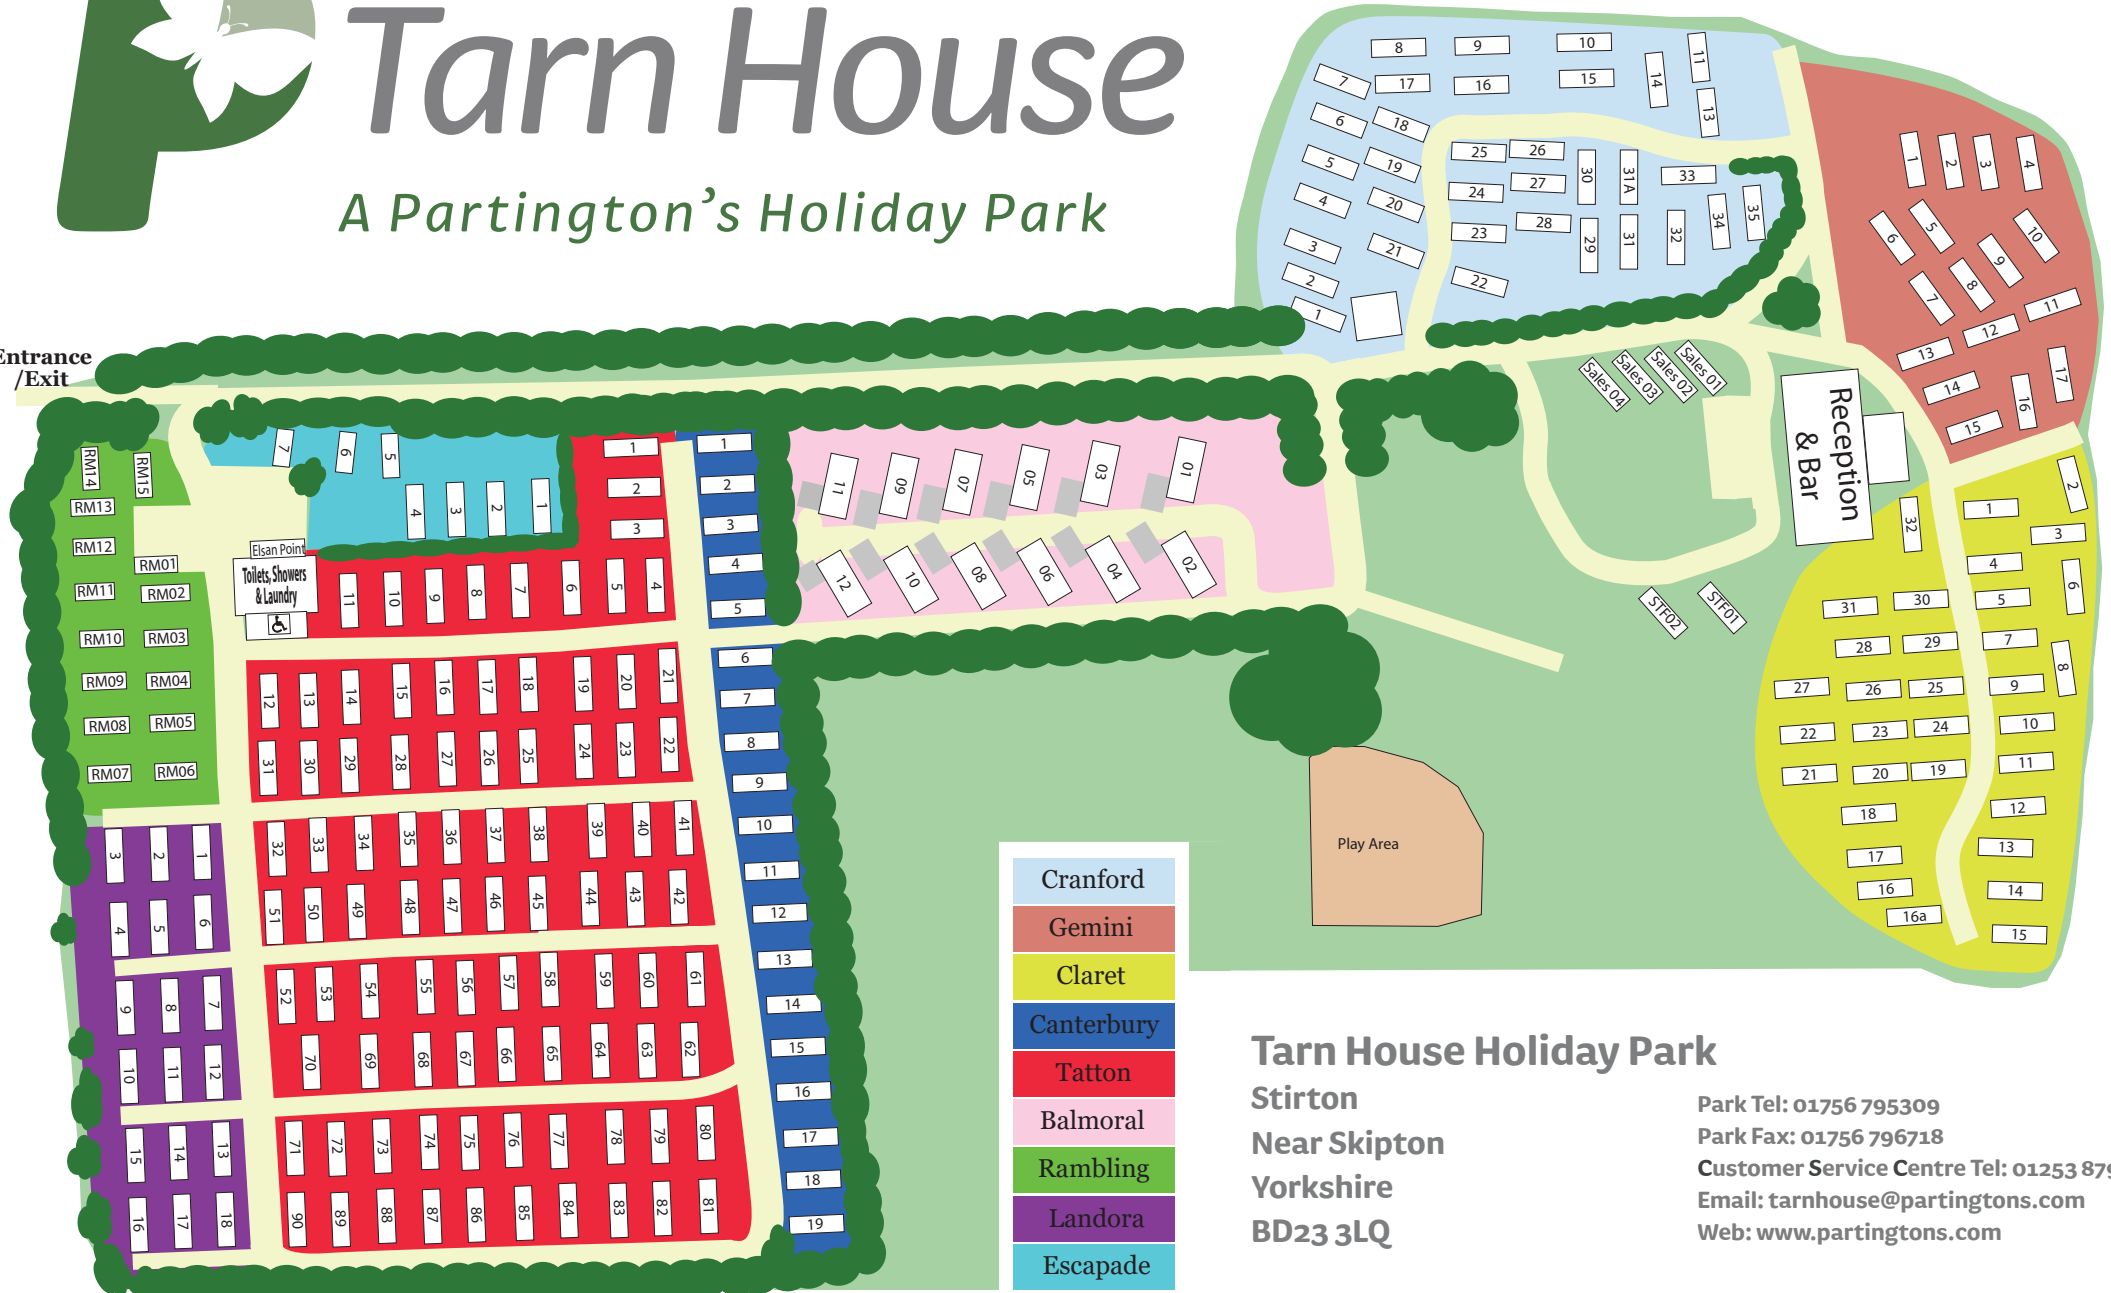

Tarn House

A Partington's Holiday Park

Entrance
/Exit

Tarn House Holiday Park

Stirton
Near Skipton
Yorkshire
BD23 3LQ

Park Tel: 01756 795309
Park Fax: 01756 796718
Customer Service Centre Tel: 01253 879911
Email: tarnhouse@partingtons.com
Web: www.partingtons.com

Please be aware that for your own safety, there is a strict 10mph speed limit on our Park. We also operate a one-way system where indicated. All dogs must be kept on a lead at all times. We hope you enjoy your stay.