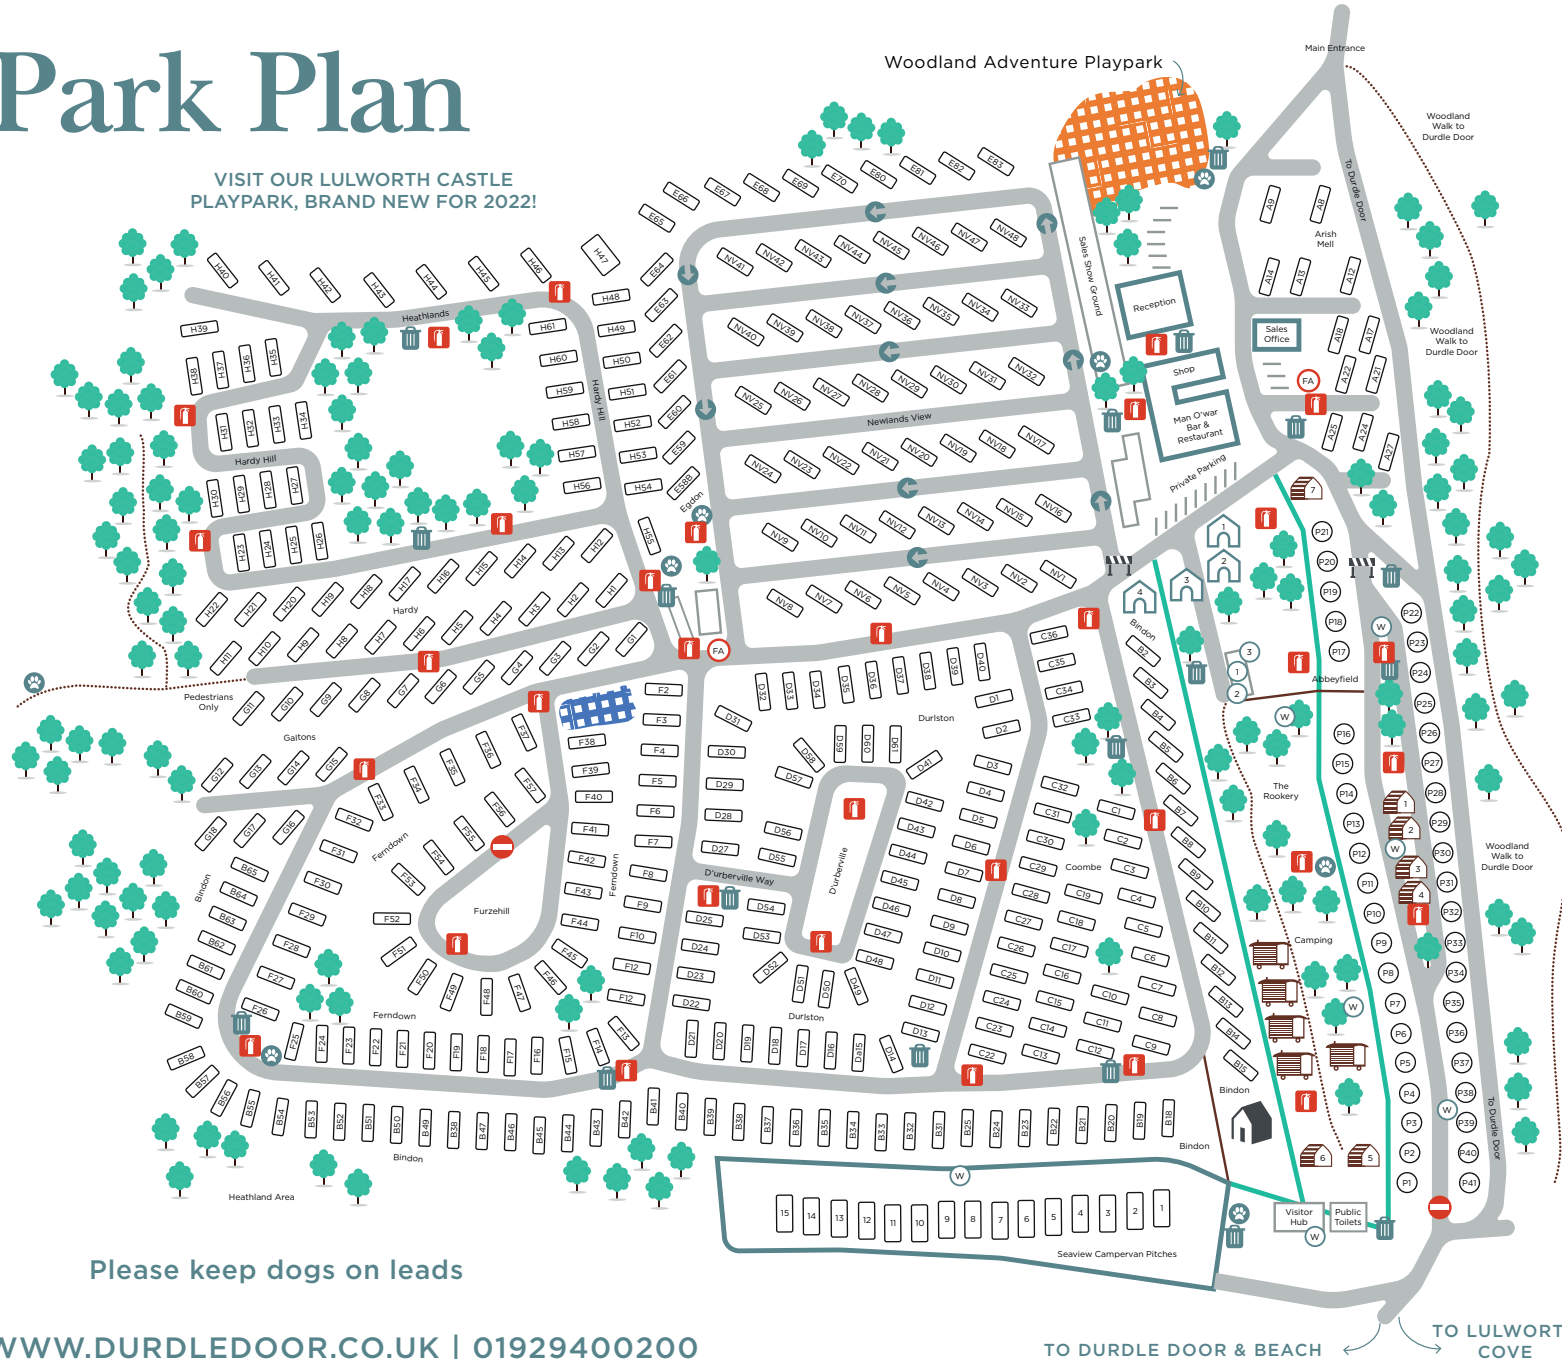

# Park Plan

VISIT OUR LULWORTH CASTLE PLAYPARK, BRAND NEW FOR 2022!

- Fire Equipment
- Fire Assembly Area
- No Entry
- One Way
- Skylight Cabins
- Horizon Heights Villa
- Camping Pods
- Shepherds Huts **NEW!**
- Woodland Adventure Playpark
- Lulworth Castle Playpark **NEW!**
- Water Point - Drinking Water
- Toilets & Showers
- Chemical Disposal
- Dish Washing
- Rubbish & Recycling Bins
- Dog Waste Bin

Ask us about our new  
**SHEPHERDS HUTS AND LULWORTH  
CASTLE PLAY PARK**

Please keep dogs on leads

[WWW.DURDLEDOOR.CO.UK](http://WWW.DURDLEDOOR.CO.UK) | 01929400200

TO DURDLE DOOR & BEACH      TO LULWORTH COVE