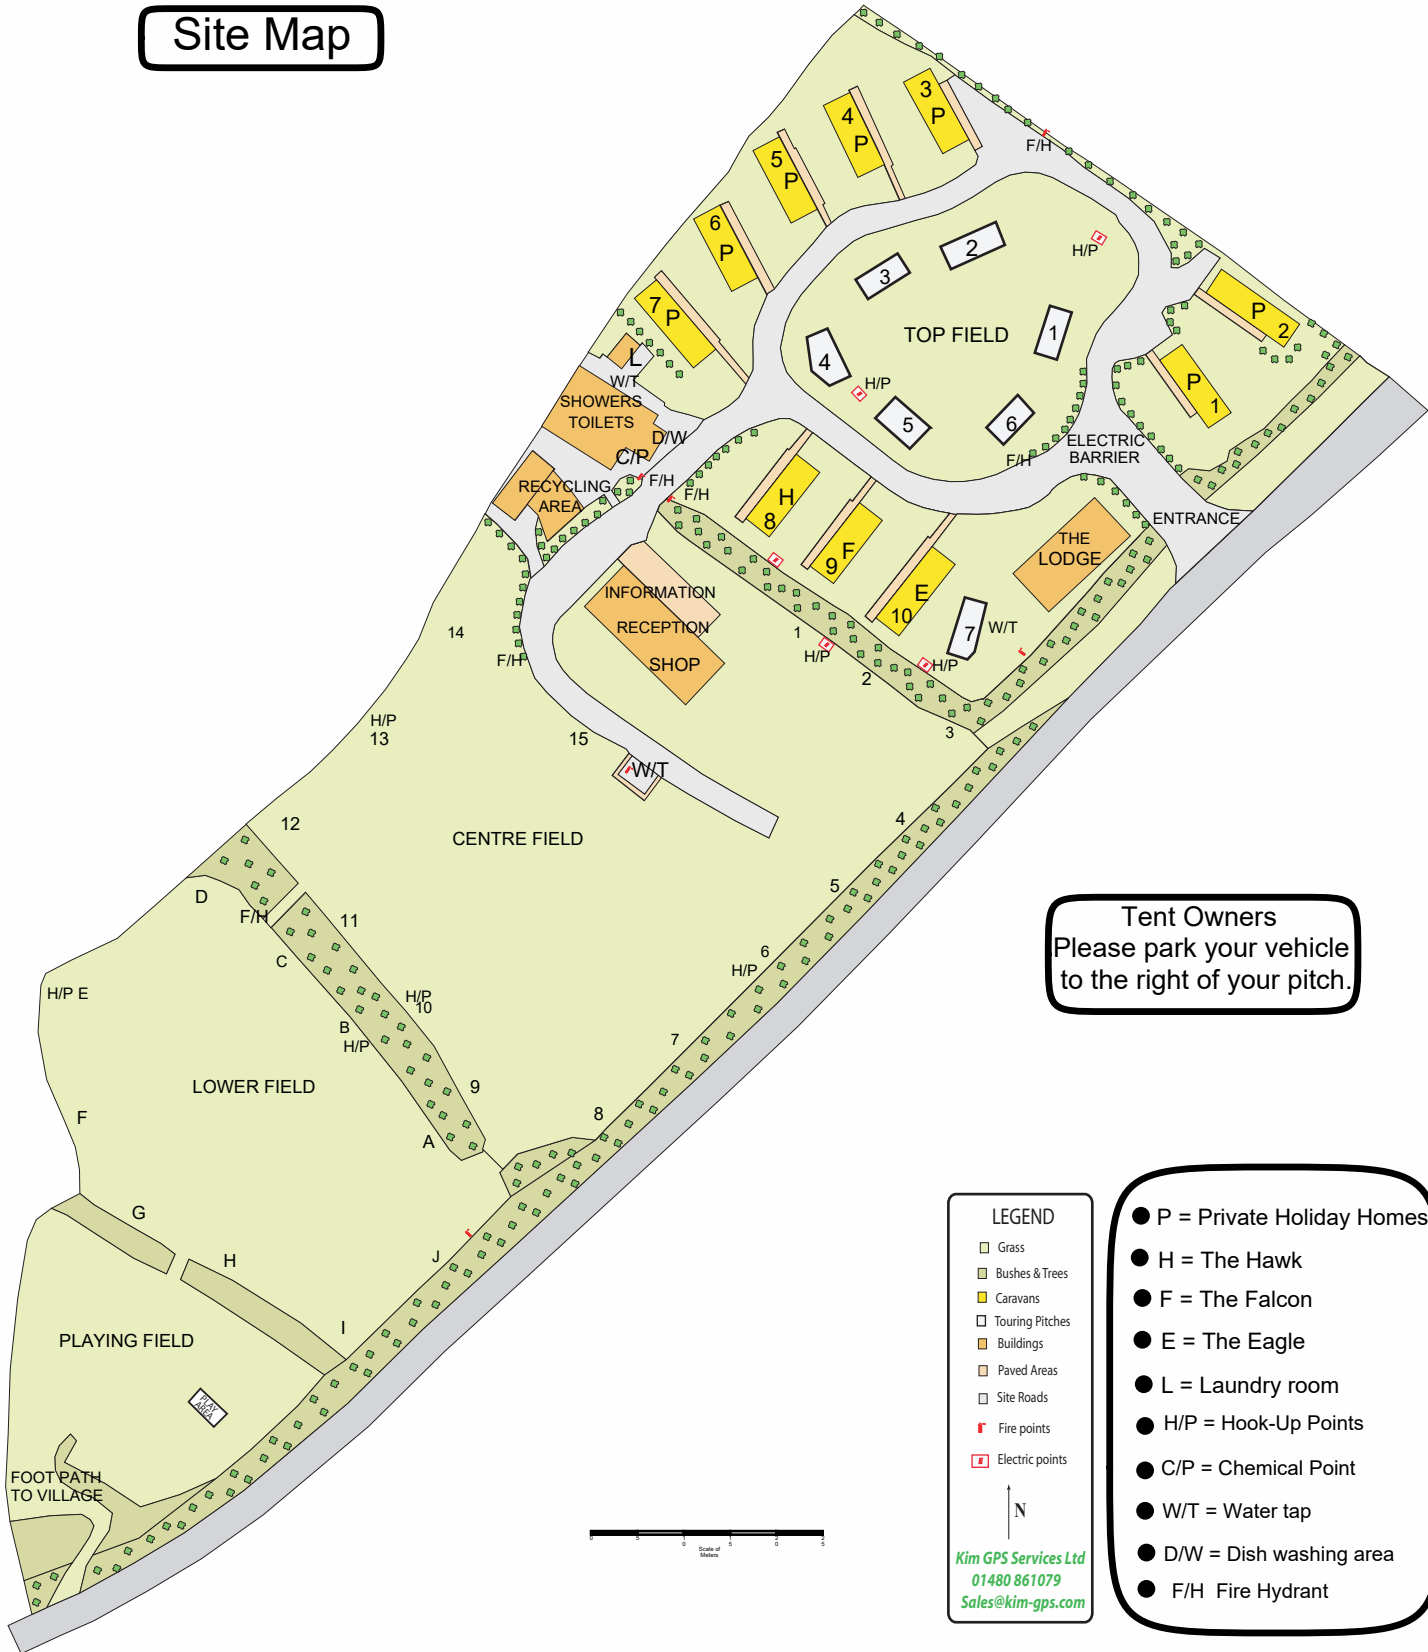

## Site Map

**Tent Owners**  
Please park your vehicle to the right of your pitch.

**LEGEND**

- Grass
- Bushes & Trees
- Caravans
- Touring Pitches
- Buildings
- Paved Areas
- Site Roads
- Fire points
- Electric points

↑ N

Kim GPS Services Ltd  
01480 861079  
Sales@kim-gps.com

- P = Private Holiday Homes
- H = The Hawk
- F = The Falcon
- E = The Eagle
- L = Laundry room
- H/P = Hook-Up Points
- C/P = Chemical Point
- W/T = Water tap
- D/W = Dish washing area
- F/H = Fire Hydrant