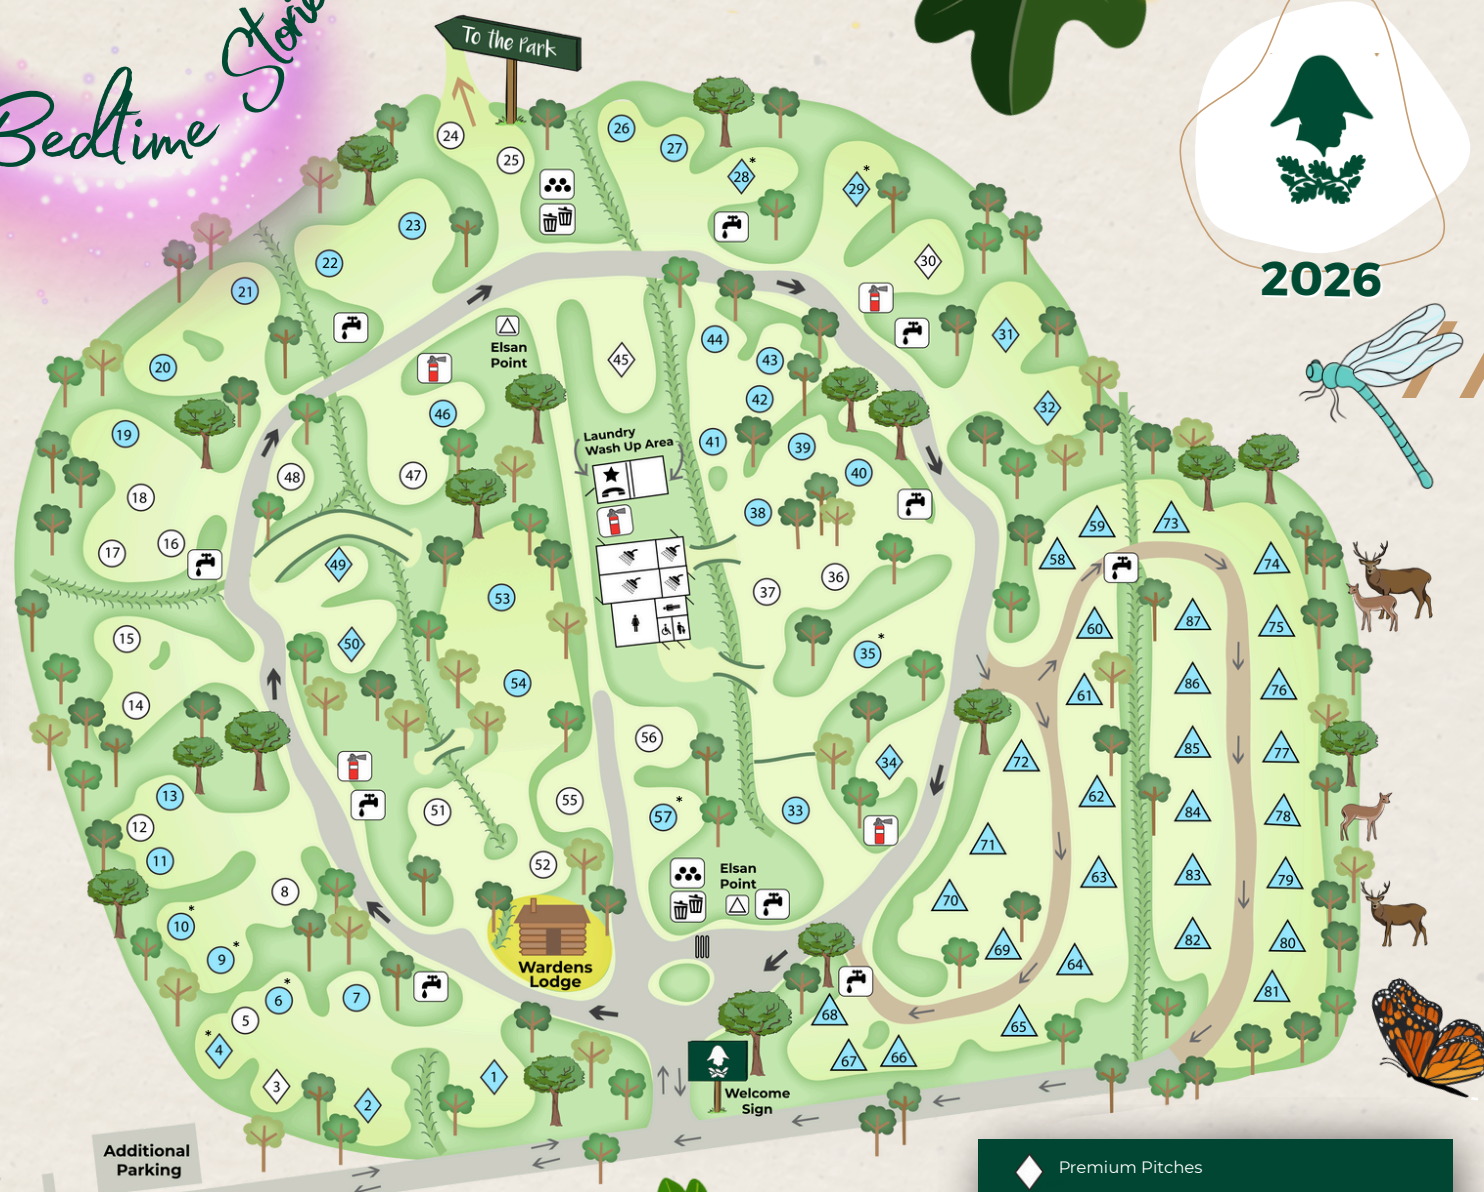

# Daytime FUN To Bedtime Stories

## Key

- Ditch
- Track
- Road
- Used BBQ Coals
- Elsan Point
- Toilets
- Showers
- Disabled Toilet
- Family Toilet
- Fire Extinguisher
- Water Point
- Bins
- Public Telephone
- Motorhome Service Point
- Mobile Charging Point, Freezer, Washing Machine & Tumble Dryer