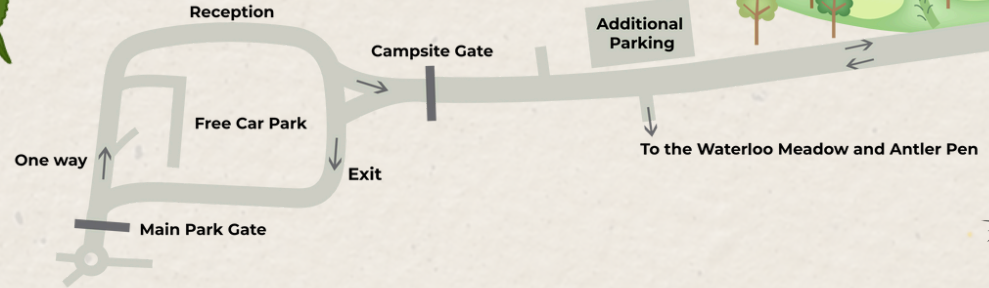

# Daytime FUN To Bedtime Stories

## Key

- Ditch
- Track
- Road
- Used BBQ Coals
- Elsan Point
- Toilets
- Showers
- Disabled Toilet
- Family Toilet
- Fire Extinguisher
- Water Point
- Bins
- Public Telephone
- Motorhome Service Point
- Mobile Charging Point, Freezer, Washing Machine & Tumble Dryer

- Premium Pitches
- Non - Electric Tent Pitches Only
- Electric Tent Pitches
- Suitable For Tents
- \* Not Suitable for Caravans, Campervans or Motorhomes