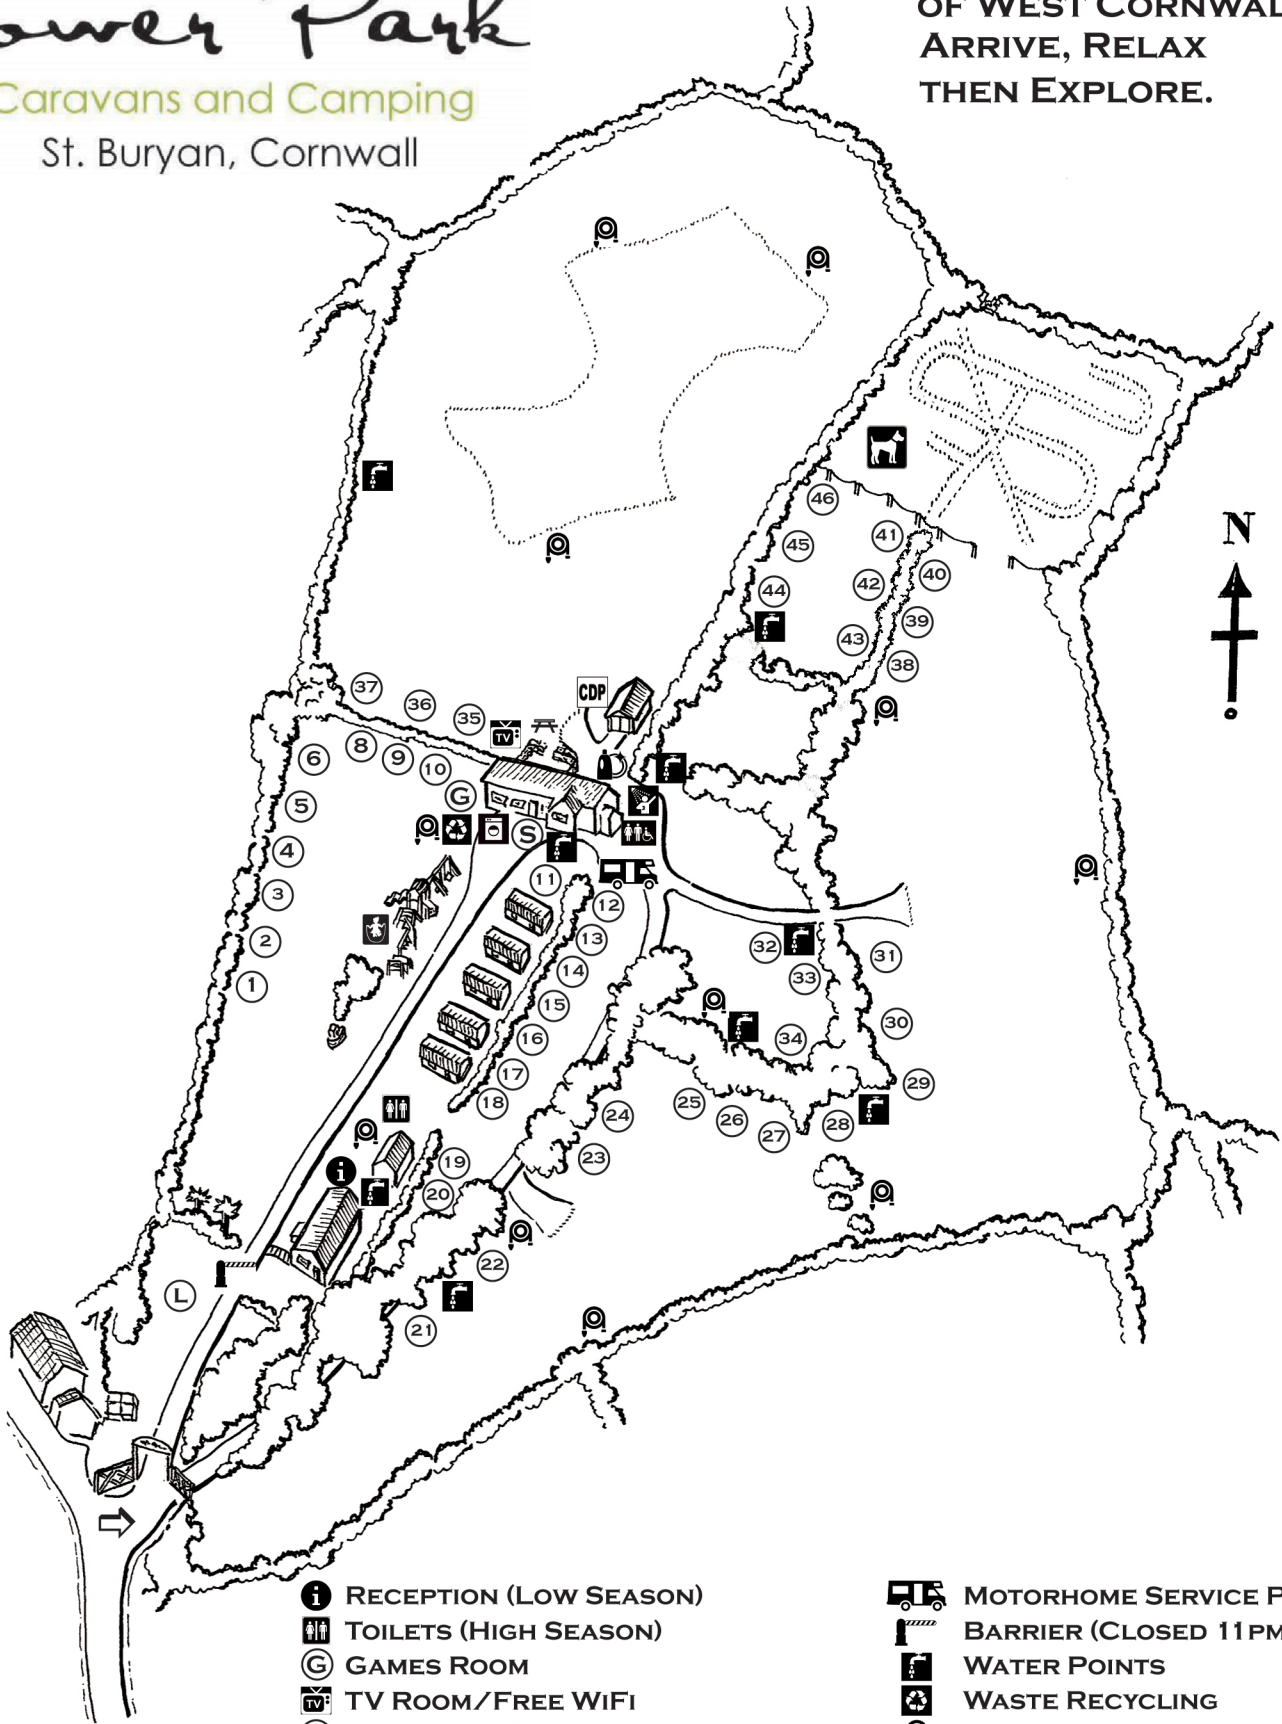

Tower Park

Caravans and Camping

St. Buryan, Cornwall

A HAVEN IN THE HEART
OF WEST CORNWALL
ARRIVE, RELAX
THEN EXPLORE.

KEY/LEGEND

①-④⑥ ARE SERVICED
UNMARKED PITCHES
ARE UNSERVICED

- RECEPTION (LOW SEASON)
- TOILETS (HIGH SEASON)
- GAMES ROOM
- TV ROOM/FREE WIFI
- RECEPTION/SHOP & TAKEAWAY (HIGH SEASON)
- LAUNDRETTE
- SHOWERS & TOILETS
- DISABLED SHOWER ROOM
- DISHWASHING
- CDP (CHEMICAL DISPOSAL POINT)

- MOTORHOME SERVICE POINT
- BARRIER (CLOSED 11PM-7AM)
- WATER POINTS
- WASTE RECYCLING
- FIREPOINTS
- WALLED PICNIC AREA
- DOG WALKING AREA
- PLAY AREA
- LATE ARRIVALS FIELD
- MAIN ENTERANCE