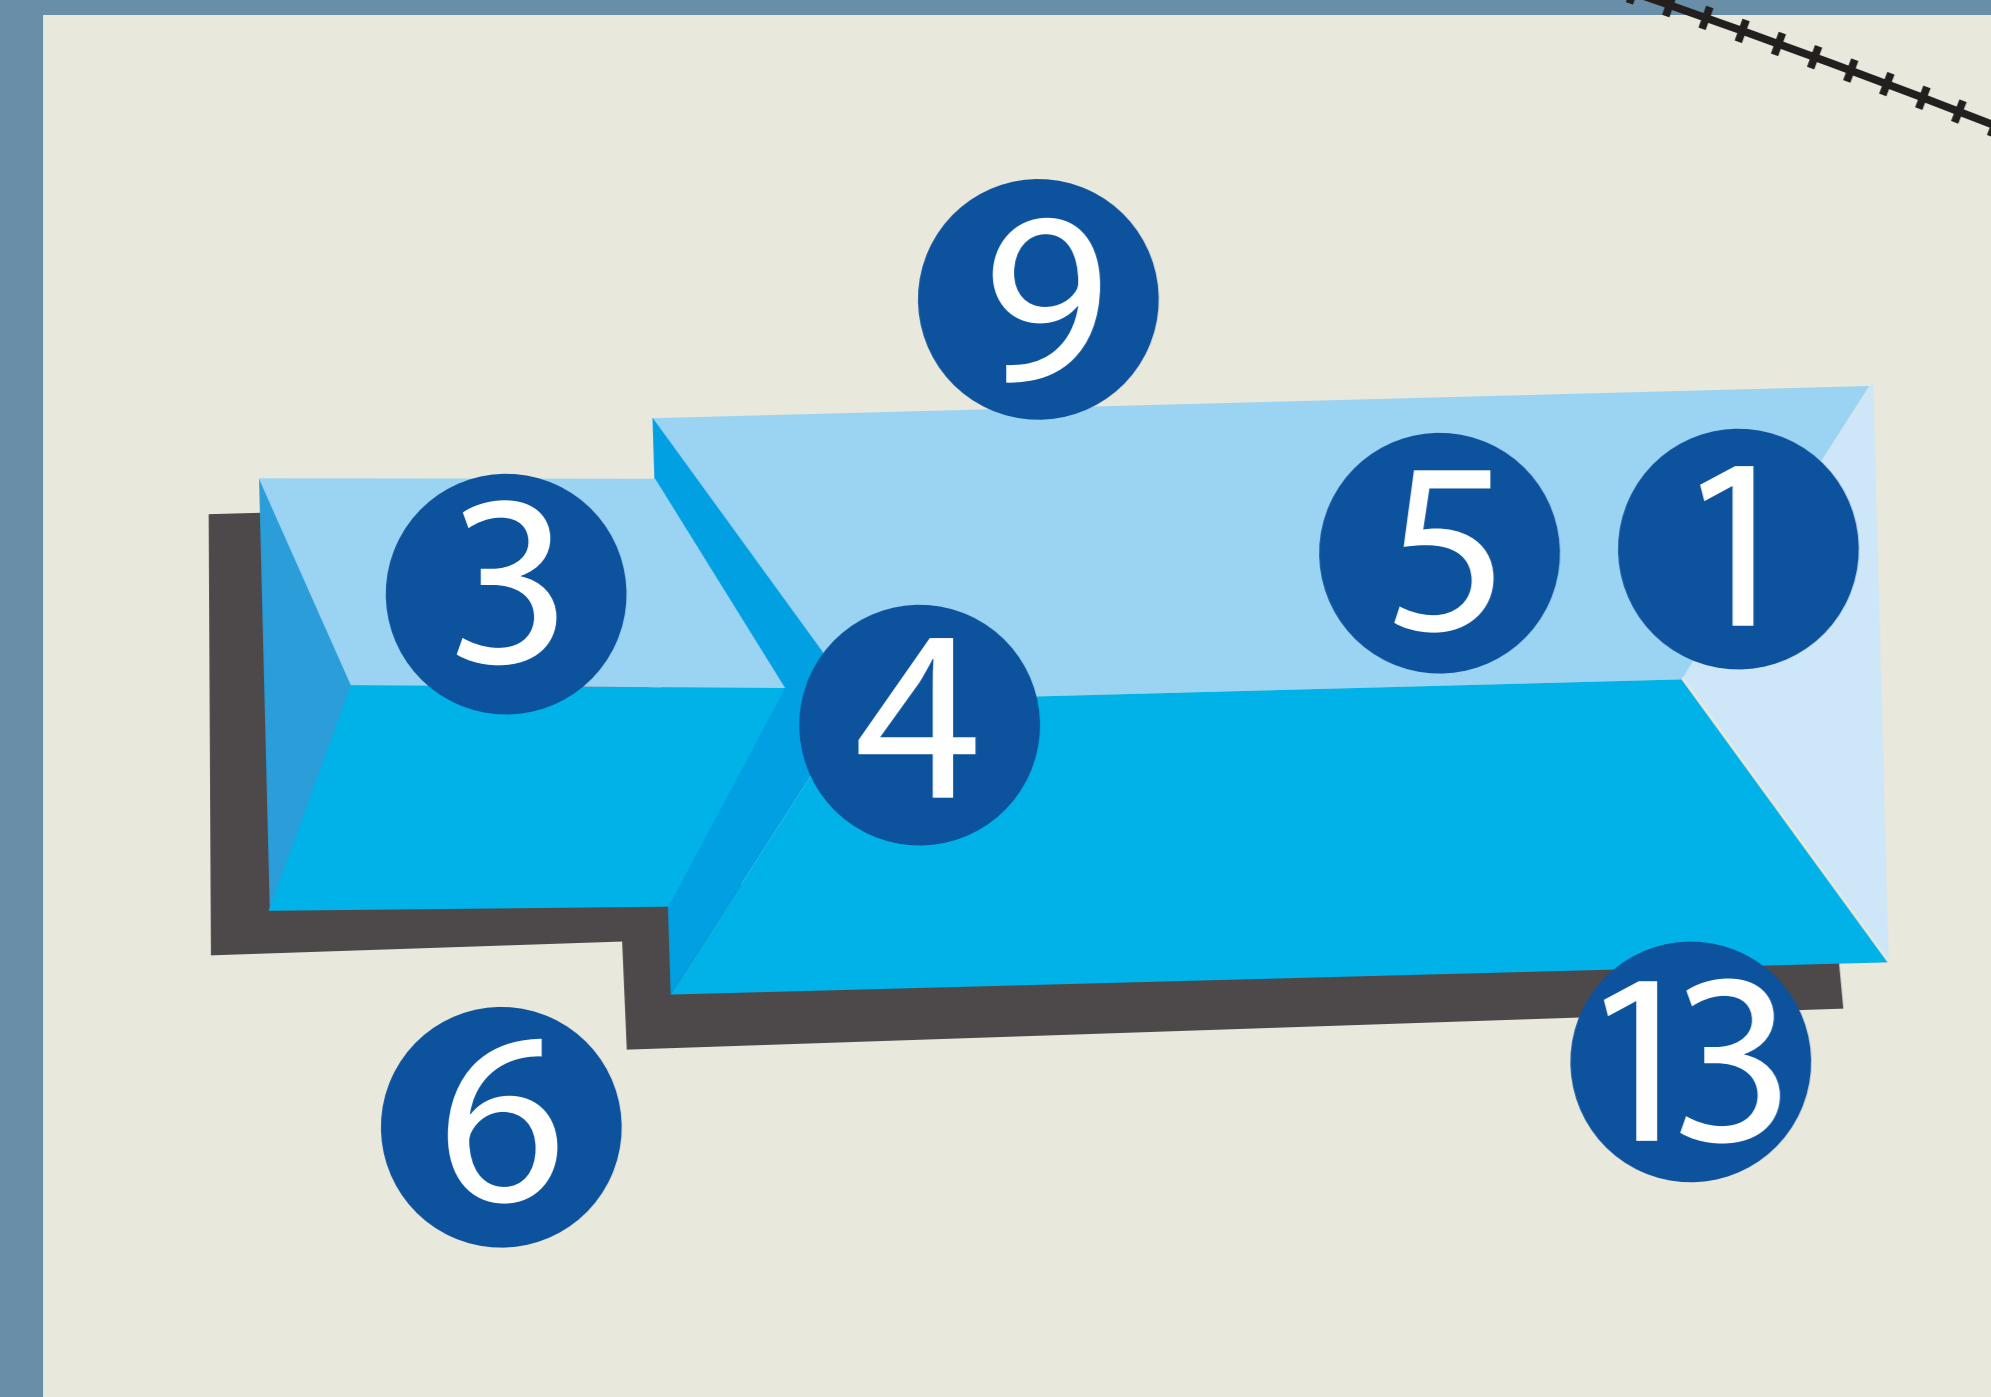

## Blue Anchor

### Park Information Map

- ① Reception & pool
- ② Park store & guest lounge
- ③ Indoor pool
- ④ Gym
- ⑤ Sauna & Steam room
- ⑥ Children's play area
- ⑦ Camping pods
- ⑧ Holiday home showground
- ⑨ Crazy golf
- ⑩ Chemical disposal
- ⑪ Shower block/laundrette/dish wash
- ⑫ Steam train views
- ⑬ Holiday home sales office
- ☼ Water points
- ♻️ Recycling point